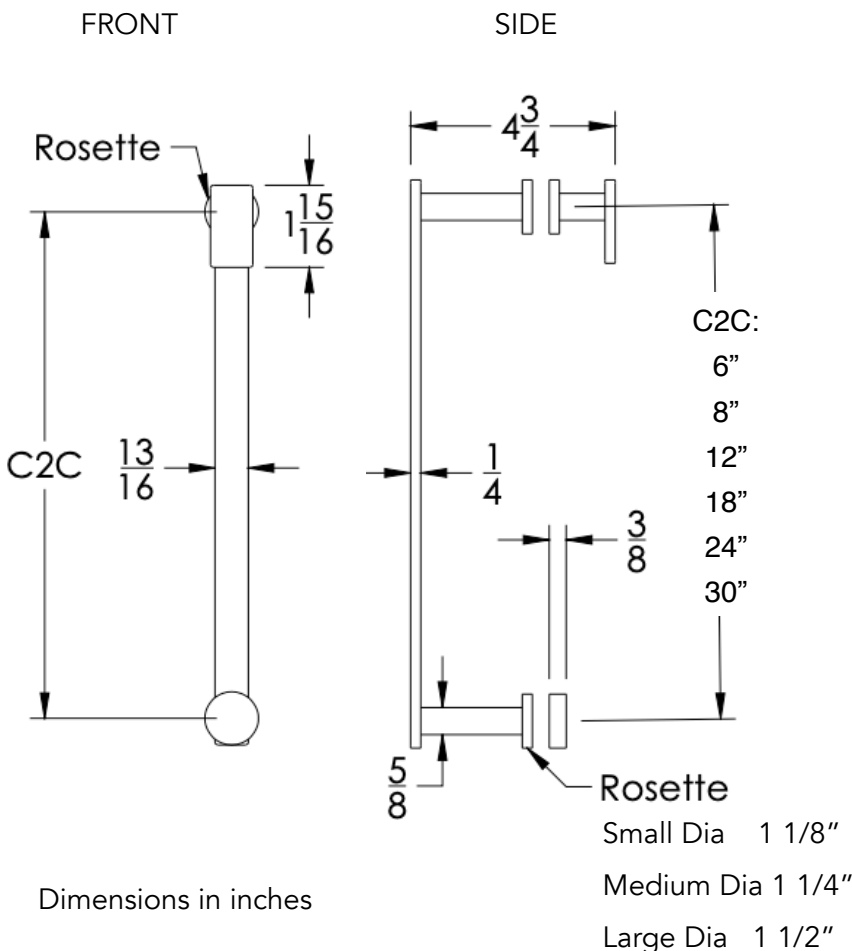

Small Rosette
(Dia 1 1/8")

Medium Rosette
(Dia 1 1/4")

Large Rosette
(Dia 1 1/2")

Single Door Handle
with Knob shown
with a medium Rosette

COLLECTION FOREST

SINGLE DOOR HANDLE WITH KNOB

Model	Product	Finishes Available
FRS-SDKN <u>XX-XX</u>	Single Door Handle With Knob	Multiple finishes available. Over 23 finishes to choose from.

C2C	Small Rosette	Medium Rosette	Large Rosette
6"	FRS-SDKN6-SR	FRS-SDKN6-MR	FRS-SDKN6-LR
8"	FRS-SDKN8-SR	FRS-SDKN8-MR	FRS-SDKN8-LR
12"	FRS-SDKN12-SR	FRS-SDKN12-MR	FRS-SDKN12-LR
18"	FRS-SDKN18-SR	FRS-SDKN18-MR	FRS-SDKN18-LR
24"	FRS-SDKN24-SR	FRS-SDKN24-MR	FRS-SDKN24-LR
30"	FRS-SDKN30-SR	FRS-SDKN30-MR	FRS-SDKN30-LR

Installation Notes: Center to center hole drilling dimension are same as mentioned in column. Diameter of glass hole for installation is 1/2".

Standard hardware supplied can accommodate glass thicknesses 1/4" to 1/2". Please contact us for custom hardware in case glass thickness exceeds 1/2".

Small Rosette
(Dia 1 1/8")

Medium Rosette
(Dia 1 1/4")

Large Rosette
(Dia 1 1/2")

NOTE: Dimensions subject to change without notice.