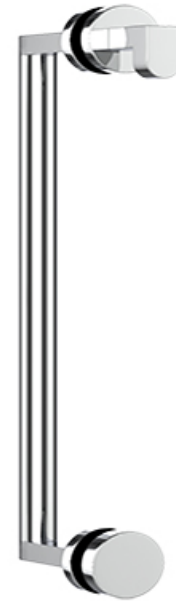

neelnox

LET
THERE
BE **DESIGN.**

FEATURES

- Premium 304 Grade Stainless Steel
- Solid Mount Construction
- Concealed Installation Hardware
- Solid End Cap provided for side opposite to the door for a seamless look

Single Door Handle with Knob

COLLECTION HUGO

SINGLE DOOR HANDLE WITH KNOB

Model	Product	Finishes Available
HGO-SDKN-GR <u>XX-XX</u>	Single Door Handle With Knob	Multiple finishes available. Over 23 finishes to choose from.

FINISHES			
Polished (-P)	Antique Copper (-ACOP)	Polished Gold (-PGLD)	
Brushed (-B)	Polished Brass (-PBRS)	Brushed Copper (-BCOP)	
Brushed Gold (-BGLD)	Matte White (-WHT)	Brushed Rose Gold (-BRGD)	
Matte Black (-BLK)	Brushed Modern Bronze (-BMBRZ)	Brushed Black (-BRBLK)	
Oil Rubbed Bronze (-ORB)	Glossy White (-GWHT)	Polished Black (-PBLK)	
Brushed Brass (-BBRS)	Polished Rose Gold (-PRGD)	Antique Nickel (-ANKL)	
Brushed Bronze (-BBRZ)	Unlacquered Brass (-UBRS)	Black Nickel (-NKBL)	
Antique Brass (-ABRS)	Polished Nickel (-PNKL)		

C2C	MODEL
6"	HGO-SDKN6-GR
8"	HGO-SDKN8-GR
12"	HGO-SDKN12-GR
18"	HGO-SDKN18-GR
24"	HGO-SDKN24-GR
30"	HGO-SDKN30-GR

FRONT

SIDE

Installation Notes: Center to center hole drilling dimension are same as mentioned in column. Diameter of glass hole for installation is $\frac{1}{2}$ ".