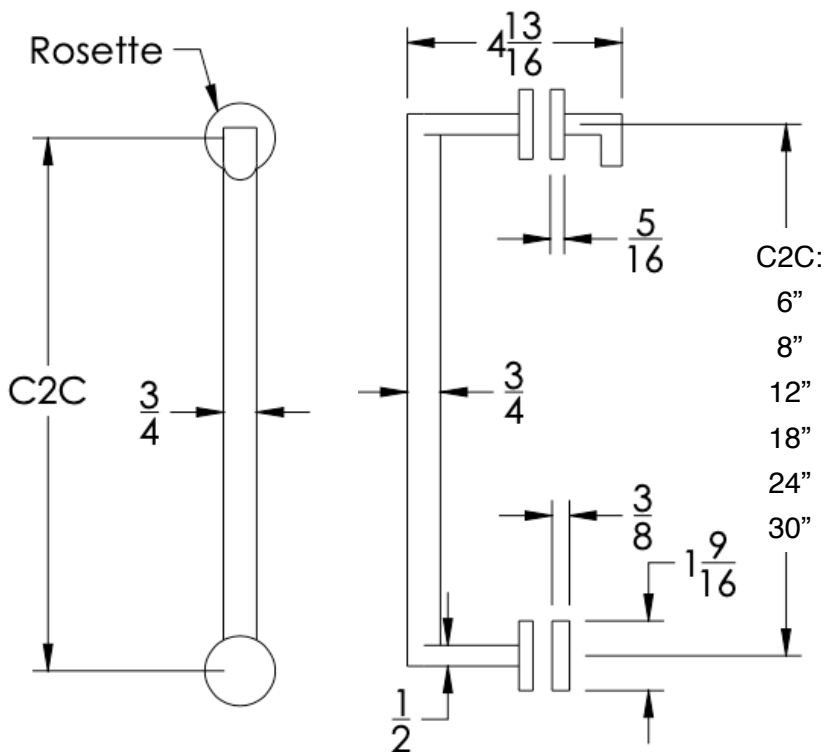

neelnox

LET
THERE
BE **DESIGN.**

FEATURES

- Premium 304 Grade Stainless Steel
- Solid Mount Construction
- Concealed Installation Hardware
- Solid End Cap provided for side opposite to the door for a seamless look

Single Door Handle with Knob

COLLECTION HUGO

SINGLE DOOR HANDLE WITH KNOB

Model	Product	Finishes Available
HGO-SDKN-GR <u>XX-XX</u>	Single Door Handle With Knob	Multiple finishes available. Over 23 finishes to choose from.

C2C	MODEL
6"	HGO-SDKN6-GR
8"	HGO-SDKN8-GR
12"	HGO-SDKN12-GR
18"	HGO-SDKN18-GR
24"	HGO-SDKN24-GR
30"	HGO-SDKN30-GR

FRONT

SIDE

Installation Notes: Center to center hole drilling dimension are same as mentioned in column. Diameter of glass hole for installation is $\frac{1}{2}$ ".

NOTE: Dimensions subject to change without notice.