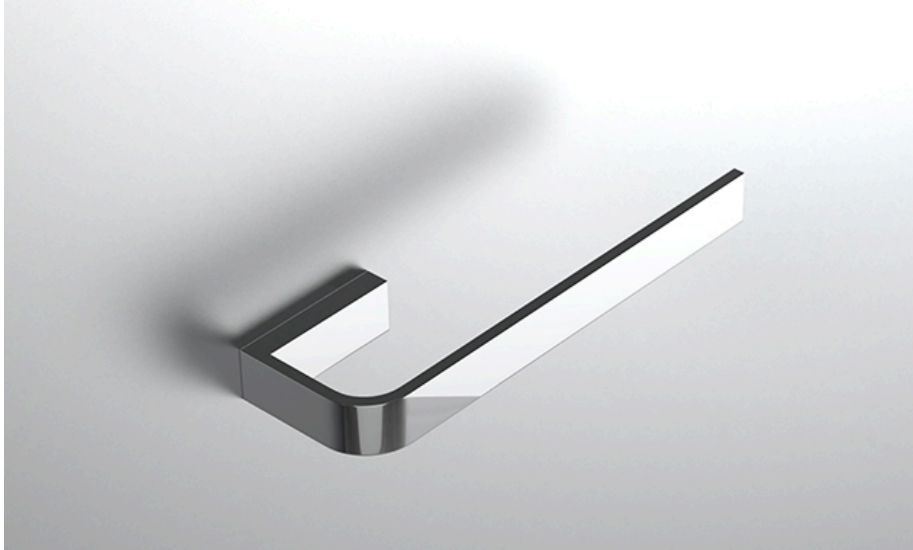

neelnox

LET
THERE
BE **DESIGN.**

FEATURES

- Premium 304 Grade Stainless Steel
- Solid Mount Construction
- Concealed Installation Hardware
- State of the art wall anchors included for installation on Dry wall or Tile

COLLECTION PENINSULAR

TOWEL RING

Model	Product	Finishes Available
PSL-TWR3R	Towel Ring (facing Right)	Multiple finishes available. Over 23 finishes to choose from.
PSL-TWR3L	Towel Ring (facing Left)	

FINISHES			
	Polished (-P)	Antique Copper (-ACOP)	Polished Gold (-PGLD)
	Brushed (-B)	Polished Brass (-PBRS)	Brushed Copper (-BCOP)
	Brushed Gold (-BGLD)	Matte White (-WHT)	Brushed Rose Gold (-BRGD)
	Matte Black (-BLK)	Brushed Modern Bronze (-BMBRZ)	Brushed Black (-BRBLK)
	Oil Rubbed Bronze (-ORB)	Glossy White (-GWHT)	Polished Black (-PBLK)
	Brushed Brass (-BBRS)	Polished Rose Gold (-PRGD)	Antique Nickel (-ANKL)
	Brushed Bronze (-BBRZ)	Unlacquered Brass (-UBRS)	Black Nickel (-NKBL)
	Antique Brass (-ABRS)	Polished Nickel (-PNKL)	