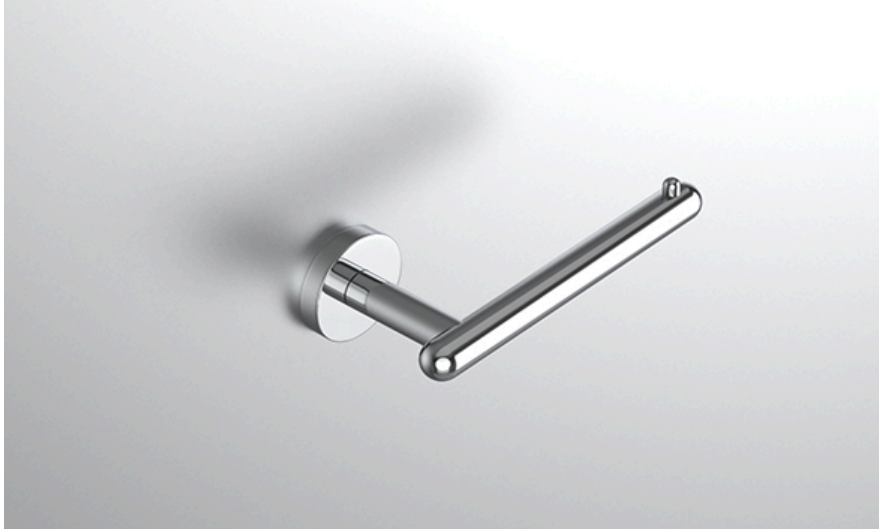

### FEATURES

- Premium 304 Grade Stainless Steel
- Solid Mount Construction
- Concealed Installation Hardware
- State of the art wall anchors included for installation on Dry wall or Tile