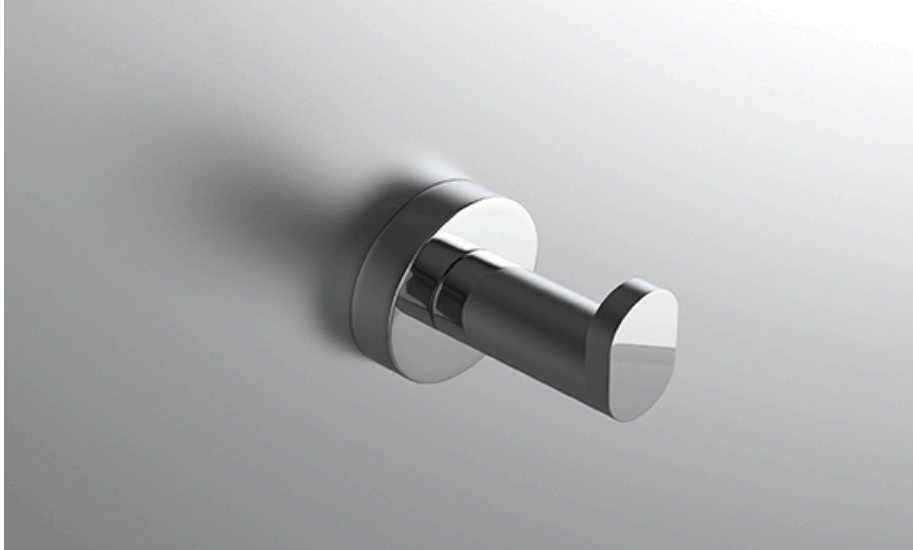

neelnox

LET
THERE
BE **DESIGN.**

FEATURES

- Premium 304 Grade Stainless Steel
- Solid Mount Construction
- Concealed Installation Hardware
- State of the art wall anchors included for installation on Dry wall or Tile

COLLECTION CELLO

ROBE HOOK

Model	Product	Finishes Available
CEL-RHS1	Robe Hook	Multiple finishes available. Over 23 finishes to choose from.

FINISHES			
	Polished (-P)	Antique Copper (-ACOP)	Polished Gold (-PGLD)
	Brushed (-B)	Polished Brass (-PBRS)	Brushed Copper (-BCOP)
	Brushed Gold (-BGLD)	Matte White (-WHT)	Brushed Rose Gold (-BRGD)
	Matte Black (-BLK)	Brushed Modern Bronze (-BMBRZ)	Brushed Black (-BRBLK)
	Oil Rubbed Bronze (-ORB)	Glossy White (-GWHT)	Polished Black (-PBLK)
	Brushed Brass (-BBRS)	Polished Rose Gold (-PRGD)	Antique Nickel (-ANKL)
	Brushed Bronze (-BBRZ)	Unlacquered Brass (-UBRS)	Black Nickel (-NKBL)
	Antique Brass (-ABRS)	Polished Nickel (-PNKL)	