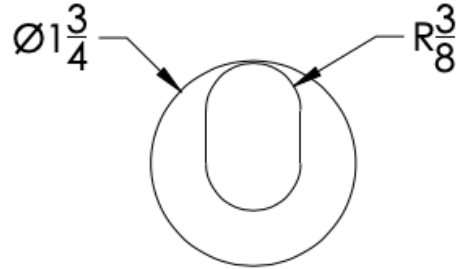

COLLECTION CELLO

ROBE HOOK

Model	Product	Finishes Available
CEL-RHS1	Robe Hook	Multiple finishes available. Over 23 finishes to choose from.

FINISHES			
	Polished (-P)	Antique Copper (-ACOP)	Polished Gold (-PGLD)
	Brushed (-B)	Polished Brass (-PBRS)	Brushed Copper (-BCOP)
	Brushed Gold (-BGLD)	Matte White (-WHT)	Brushed Rose Gold (-BRGD)
	Matte Black (-BLK)	Brushed Modern Bronze (-BMBRZ)	Brushed Black (-BRBLK)
	Oil Rubbed Bronze (-ORB)	Glossy White (-GWHT)	Polished Black (-PBLK)
	Brushed Brass (-BBRS)	Polished Rose Gold (-PRGD)	Antique Nickel (-ANKL)
	Brushed Bronze (-BBRZ)	Unlacquered Brass (-UBRS)	Black Nickel (-NKBL)
	Antique Brass (-ABRS)	Polished Nickel (-PNKL)	

Dimension in inches

FRONT

TOP

SIDE

NOTE: Dimensions subject to change without notice.