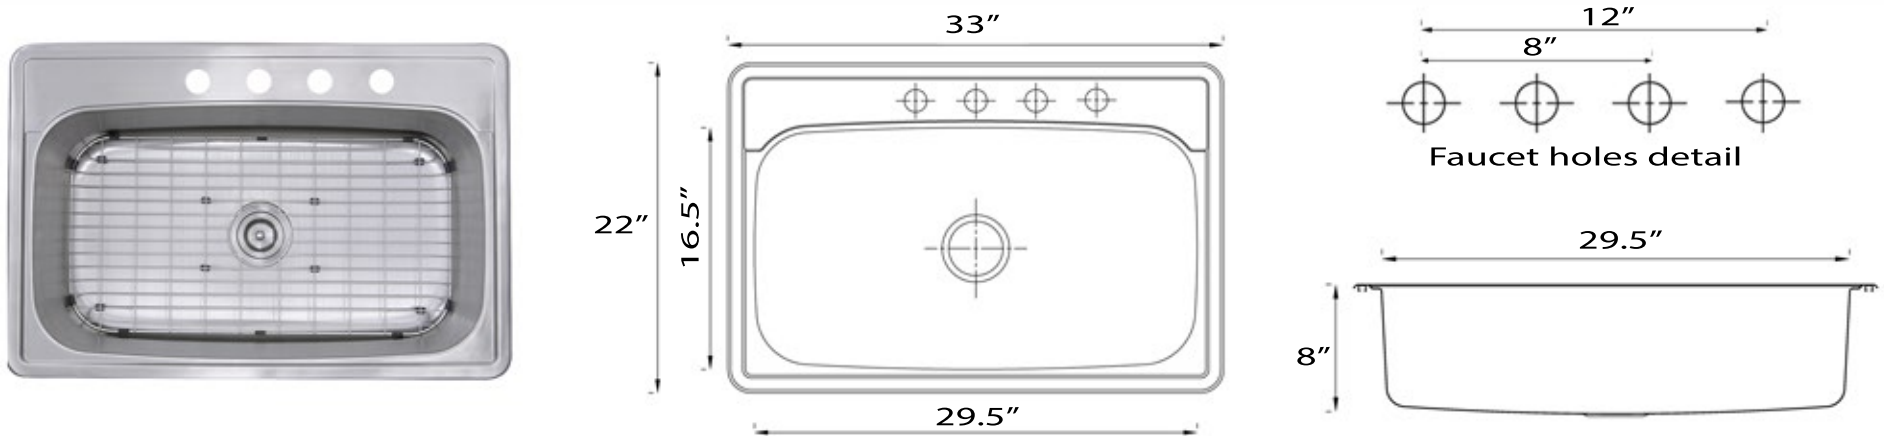

Madaket Collection

Premium Self Rimming Stainless Steel
Kitchen Sink

MODEL:
NS3322-8

Overall Dimensions	Interior Bowl	Bowl Depth	Bottom Grid	Drain Opening
33" x 22"	29.5" x 16.5" at center	8"	Included	3.5"

FEATURES

- Premium 304, 18 gauge Stainless Steel Kitchen Sink
- Bottom grid and colander drain included
- Brushed Satin Finish
- Four Accessory Holes
- Limited lifetime manufacturers warranty
- Insulated to Reduce Condensation
- Rubber Padding is applied for noise reduction
- cUPC certified