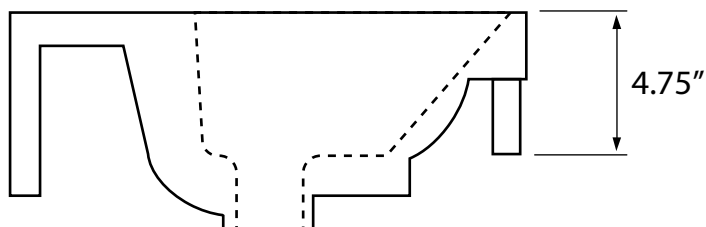

Features

- With overflow.
- Modern design.

Material

- White ceramic bathroom sink.
- Polished chrome stainless steel towel bar.

Installation

- Wall mount installation.

Configurations

- Single Hole.
- Three Hole (8-inch centers).
- No Hole.

See website for warranty information details.

Technical Information

Bowl type:	Single
Installation:	Wall mounted
Bowl dimensions:	Length: 23"
	Width: 10"
	Depth: 4.3"
Drain hole:	1.75"
Faucet hole:	1.38"
Hole configurations:	0, 1, 3
Weight:	30 lbs