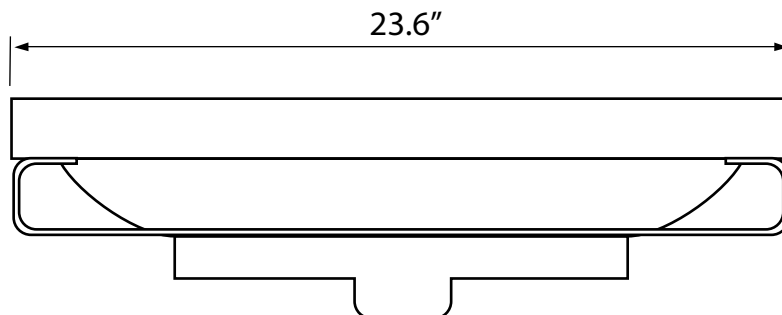

Features

- With overflow.
- Modern design.

Material

- White ceramic bathroom sink.
- Polished chrome stainless steel towel bar.

Installation

- Wall mount installation.

Configurations

- Single Hole.
- Three Hole (8-inch centers).
- No Hole.

See website for warranty information details.

Technical Information

Bowl type:	Single
Installation:	Wall mounted
Bowl dimensions:	Length: 23"
	Width: 10"
	Depth: 4.3"
Drain hole:	1.75"
Faucet hole:	1.38"
Hole configurations:	0, 1, 3
Weight:	30 lbs