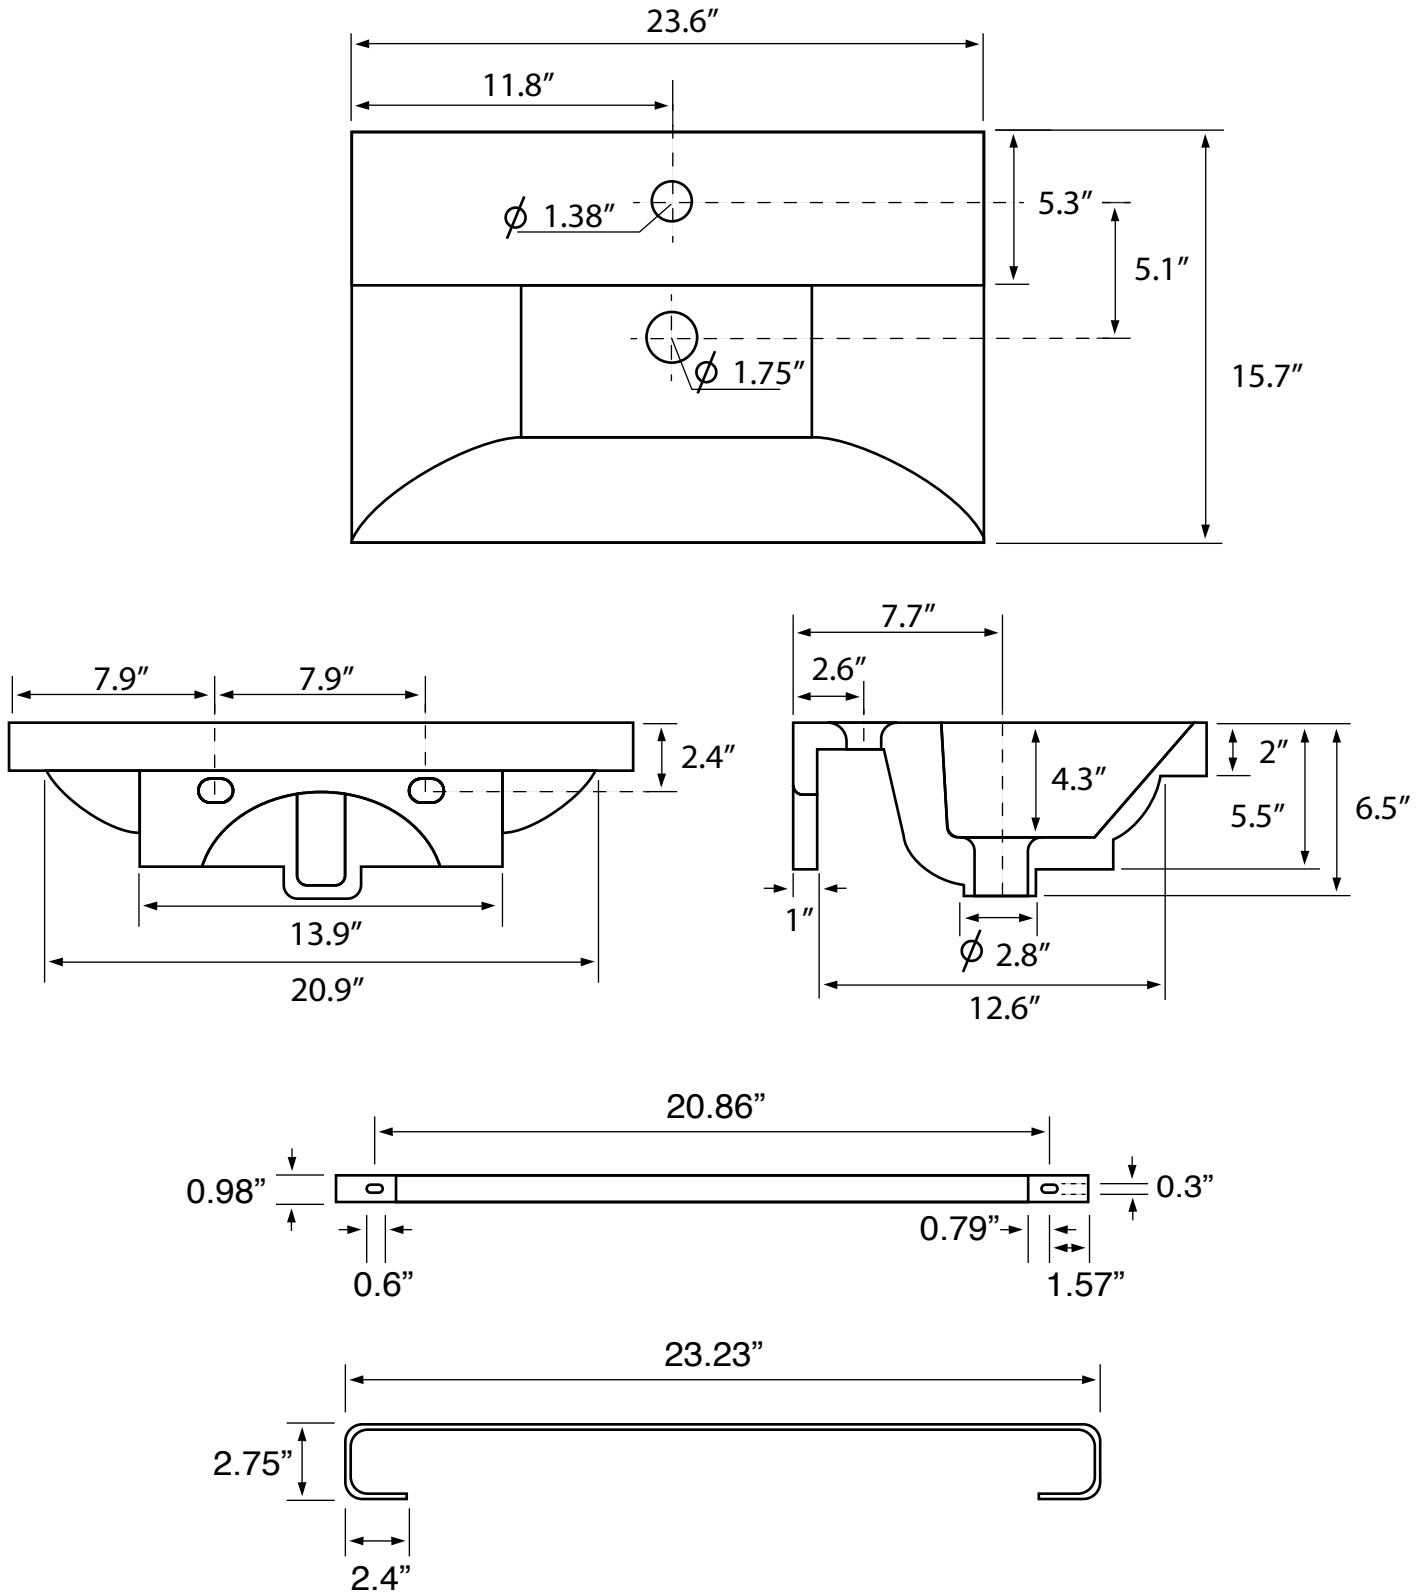

Features

- With overflow.
- Modern design.

Material

- White ceramic bathroom sink.
- Polished chrome stainless steel towel bar.

Installation

- Wall mount installation.

Configurations

- Single Hole.
- Three Hole (8-inch centers).
- No Hole.

See website for warranty information details.

Technical Information

Bowl type:	Single
Installation:	Wall mounted
Bowl dimensions:	Length: 23"
	Width: 10"
	Depth: 4.3"
Drain hole:	1.75"
Faucet hole:	1.38"
Hole configurations:	0, 1, 3
Weight:	30 lbs