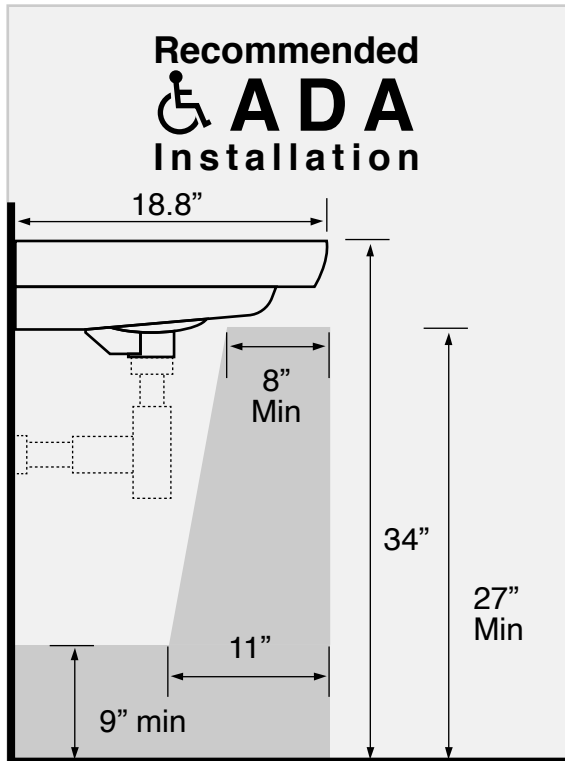

## Installation

- Wall mounted installation.
- Drop in installation.

## Configurations

- Single hole.
- Three hole (8-inch centers).

## Technical Information

Bowl type:	Single
Installation:	Wall mounted Drop in
Bowl dimensions:	Depth: 5"
Drain hole:	1.75"
Faucet hole:	1.38"
Hole configurations:	1, 3
Weight:	30 lbs