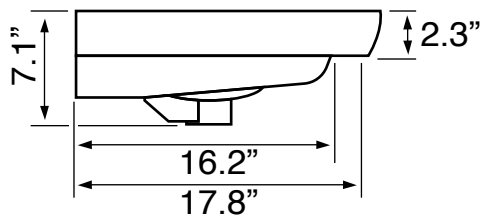

## Installation

- Wall mounted installation.
- Drop in installation.

## Configurations

- Single hole.
- Three hole (8-inch centers).

## Technical Information

Bowl type:	Single
Installation:	Wall mounted Drop in
Bowl dimensions:	Depth: 5"
Drain hole:	1.75"
Faucet hole:	1.38"
Hole configurations:	1, 3
Weight:	30 lbs