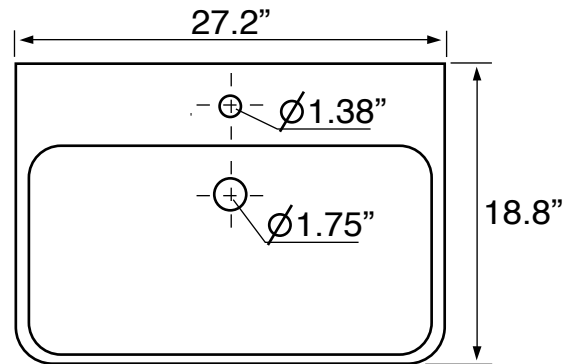

## Installation

- Wall mounted installation.
- Drop in installation.

## Configurations

- Single hole.
- Three hole (8-inch centers).

## Technical Information

Bowl type:	Single
Installation:	Wall mounted Drop in
Bowl dimensions:	Depth: 5"
Drain hole:	1.75"
Faucet hole:	1.38"
Hole configurations:	1, 3
Weight:	30 lbs