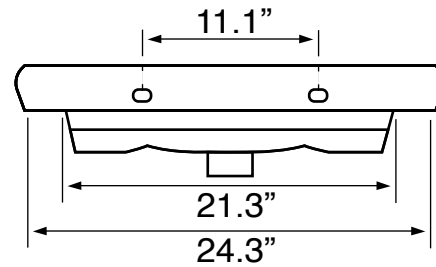

## Installation

- Wall mounted installation.
- Drop in installation.

## Configurations

- Single hole.
- Three hole (8-inch centers).

## Technical Information

Bowl type:	Single
Installation:	Wall mounted Drop in
Bowl dimensions:	Depth: 5"
Drain hole:	1.75"
Faucet hole:	1.38"
Hole configurations:	1, 3
Weight:	30 lbs