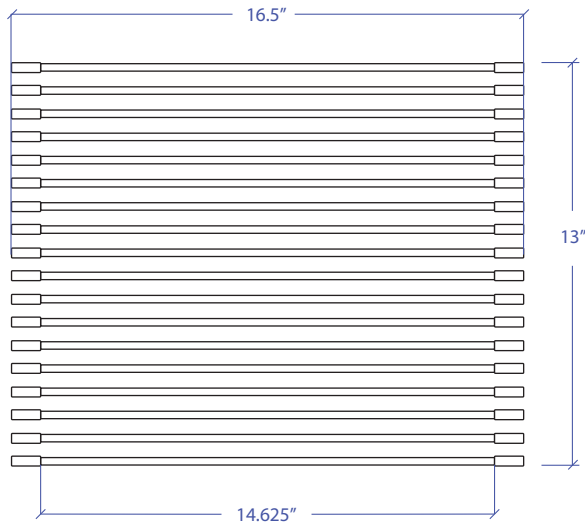

ROLL UP GRID MWRG-651GPSB

FEATURES

- 1/4" Square Stainless Steel Rod Construction
- Non Slip Ends

TECHNICAL INFORMATION

- Length: 16.5"
- Width: 13"
- Thickness: 3/8"

FINISHES

- Graphite PVD Satin Brushed Stainless Steel