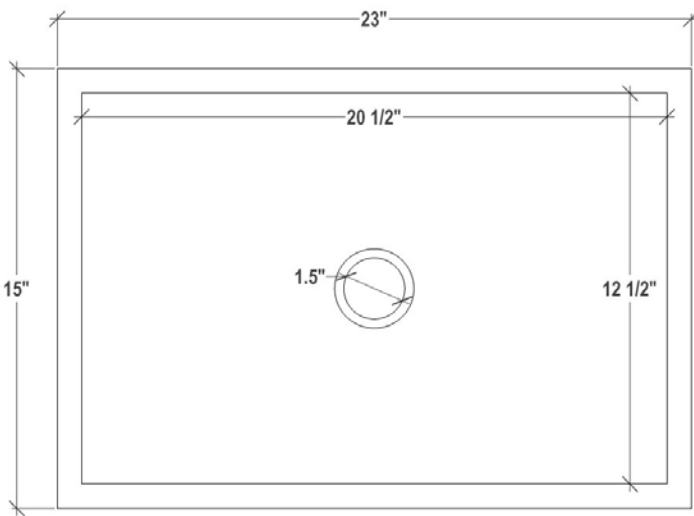

STRIPE FINISHES

BRS	Brass
GLD	Gold
SLV	Silver
COP	Copper

AVAILABLE DRAINS

D004	Grid Strainer
D005	Lift and Turn
D006	Pop-Up with Horizontal Lift Rod
D011 – D017	Decorative Grid Strainer

INSTALLATION

Use 100% silicone to adhere sink to countertop. Clean any excess silicone from sink surface. Clips are not included but may be provided by countertop fabricator. Conversion Kit for drain installation is included with each sink.

DIMENSIONS WILL VARY

DO NOT use this sheet as a guide for countertop cuts. Due to the handmade nature of each product, templates are not provided.