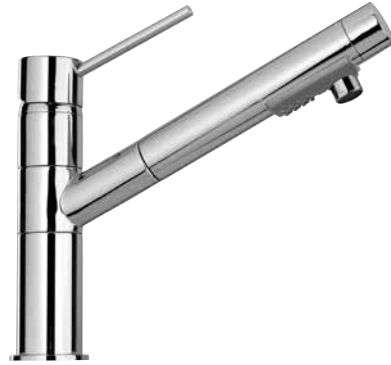

INSTALLATION SUBMITTAL AND DIMENSION

Serie Kitchen

78..568

Pull-out kitchen faucet spout rotates.

78CR568 Polished Chrome
78PW568 Brushed Nickel

STANDARDS

- Compliant with ASME A112.18.1 - CSA B125.1
- Compliant with ANSI/NSF 61
- Certified by IAPMO R&T Lab
- Meets EPA Water Sense Certification: 1.8 GPM @ 60 PSI
- ADA Compliant

FEATURES

- Solid brass construction
- 2 Function Sprayer (Stream/Spray)
- 360° Spout Rotation
- Single Hole Configuration
- Optional 3-hole deckplate sold separately
- Step-By-Step Installation Instructions