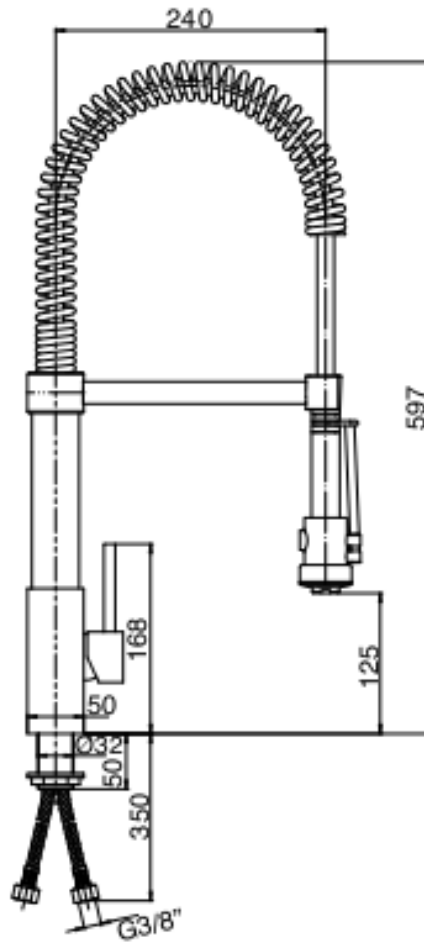

# 84-557

Single handle pulldown spray  
kitchen faucet with spring spout

### Features

	84CR557	84PW557
Solid Brass Construction	X	X
Single Control Ceramic Disc Valve	X	X
Meets NSF 61/9 Annex G Lead Requirements	X	X
ADA Compliant	X	X
Step-By-Step Installation Instructions	X	X
Limited Lifetime Warranty	X	X
1.75 GPM	X	X