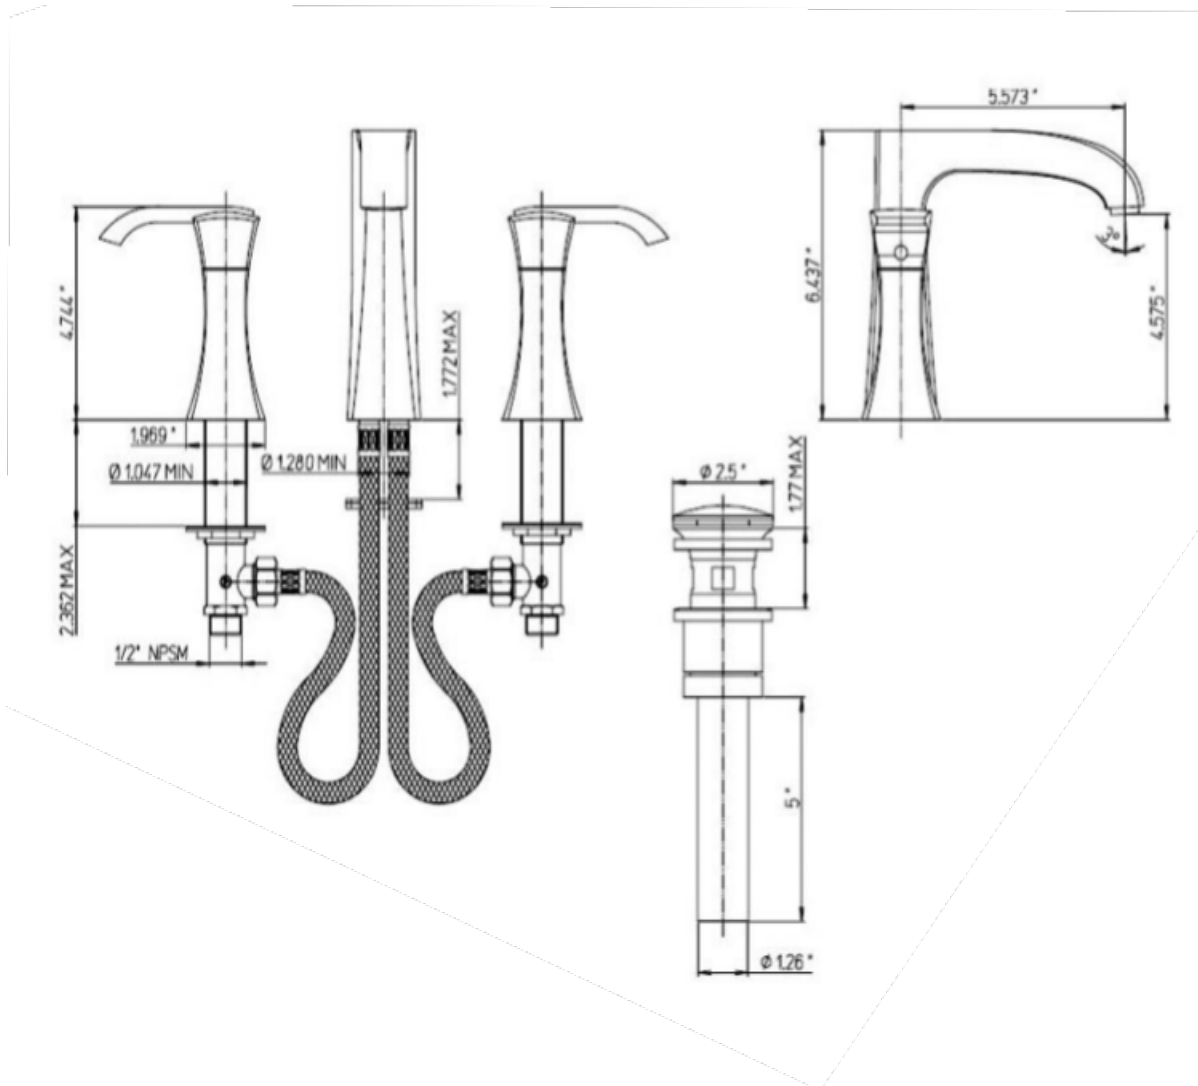

89-214

Lady widespread lavatory faucet
with lever handles

Lady Series

89-214

Lavatory Faucet

STANDARDS

- Compliant with ASME A112.18.1-B125.1
- Compliant with AB1953
- Compliant with ANSI NSF61 – Annex G
- Certified by CSA International
- Compliant with ANSI A117.1

Finishes	89CR214	89PW214	89OK214
Polished Chrome	X		
Brushed Nickel		X	
Satin Gold			X

Features	89CR214	89PW214	89OK214
Solid Brass Construction	X	X	X
Meets NSF 61/9 Annex G Lead Requirements	X	X	X
ADA Compliant	X	X	X
Step-By-Step Installation Instructions	X	X	X
Limited Lifetime Warranty	X	X	X
1.5 GPM	X	X	X
Push Drain Included	X	X	X