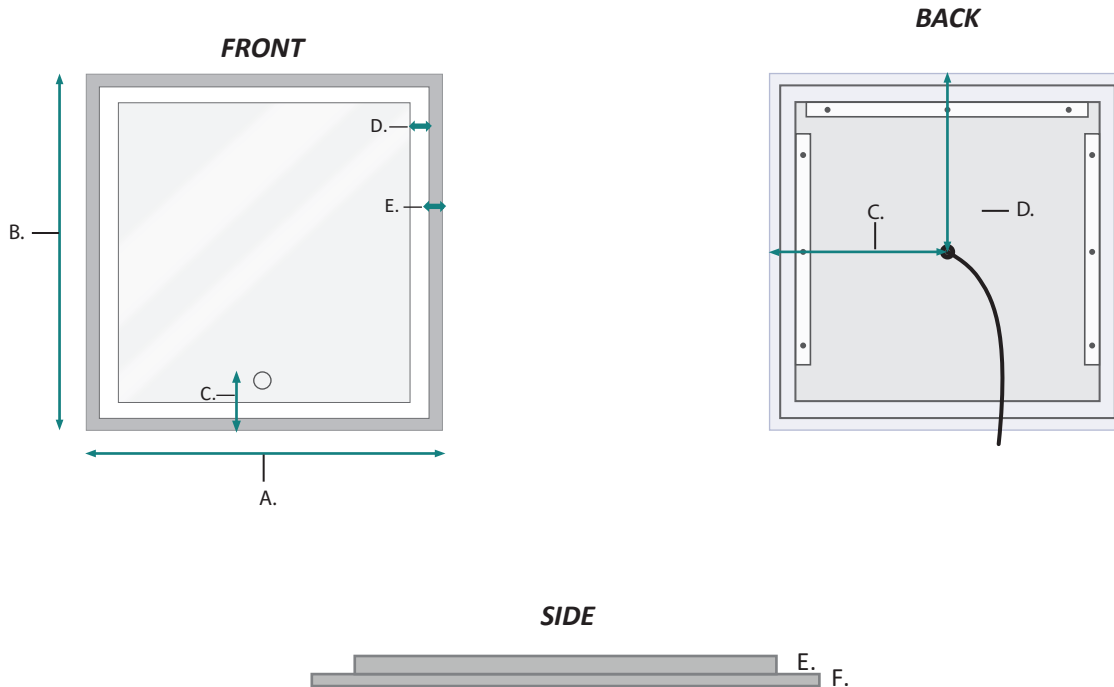

Electrical System

- 120Vac, 60Hz, 70W
- Electric Current: 0.58A
- Wattage: 70W

Model

- SOHO 3636

SOHO 3636 Wall Mirror - Specification Sheet

Dimensions

- Height: 36"
- Width: 36"
- Depth: 1-9/16"

FRONT

MODEL	A	B	C	D	E
SOHO3636	36	36	5-1/2	1-1/4	3/8

BACK & SIDE

MODEL	C	D	E	F
SOHO3636	17-7/8	17-7/8	1-3/8	3/16