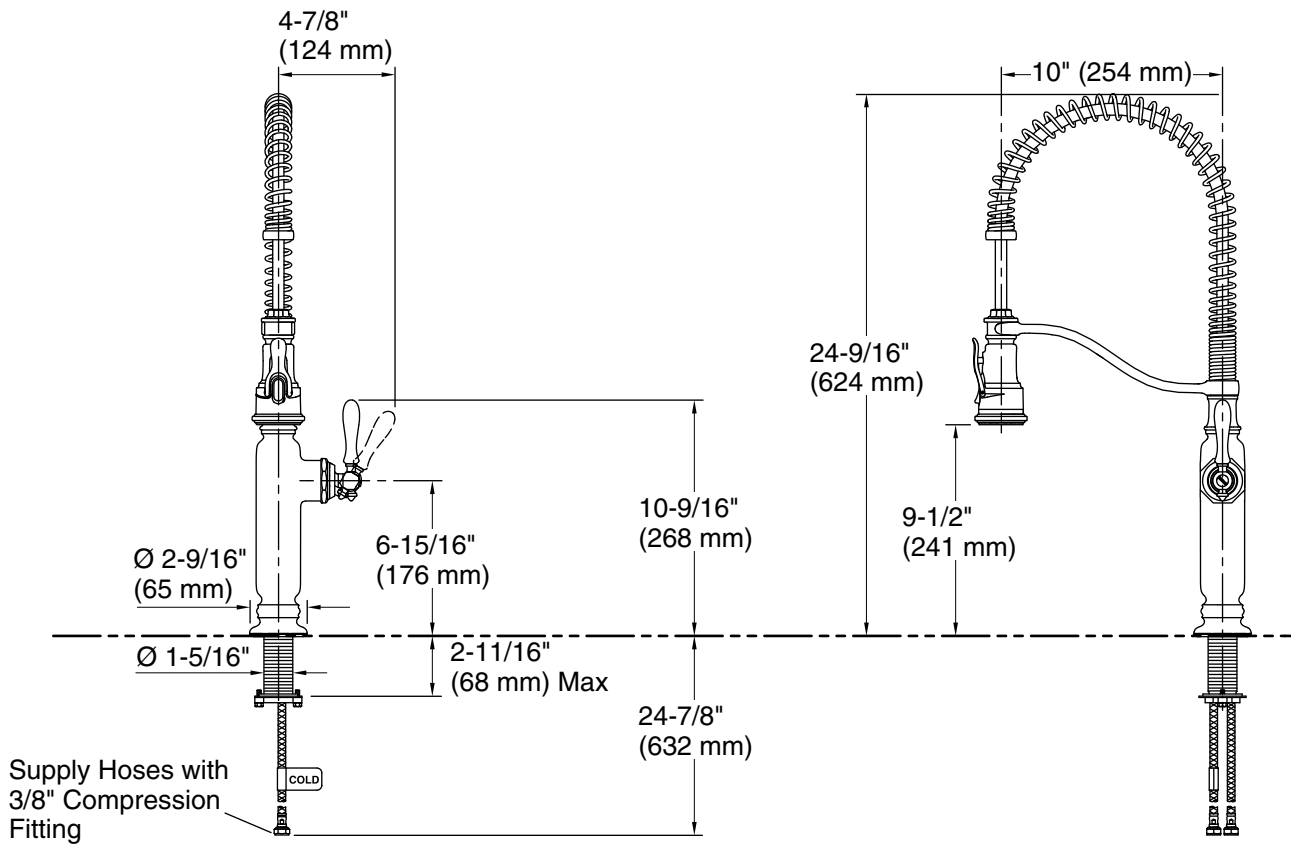

**Technical Information**

All product dimensions are nominal.

Valve body: Composite

**Notes**

Install this product according to the installation instructions.

ADA, CSA B651 compliant when installed to the specific requirements of these regulations.