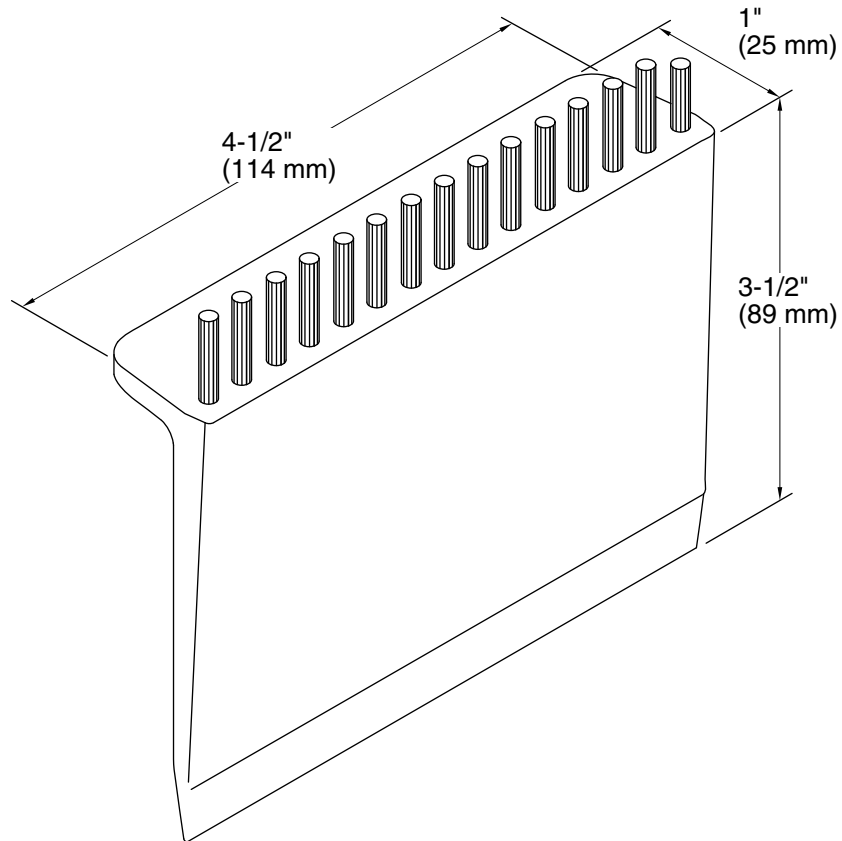

Technical Information

All product dimensions are nominal.

Material: Plastic