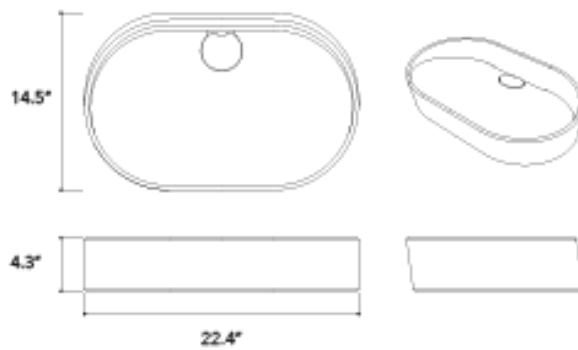

KONKRETUS

Model: 952

Dimensions

Height

4.3 In / 11 cm

Width

22.4 In / 57 cm

Depth

14.5 In / 37 cm

Weight

36.3 Lb / 16.5 Kg

Accessories

Concrete lid

Available colors

Dimensions may vary due to the nature of our product. Product images are for illustrative purposes only and may differ from the actual product. Due to differences in monitors, colors of products may also appear different to those shown. Faucets & accessories are not included.