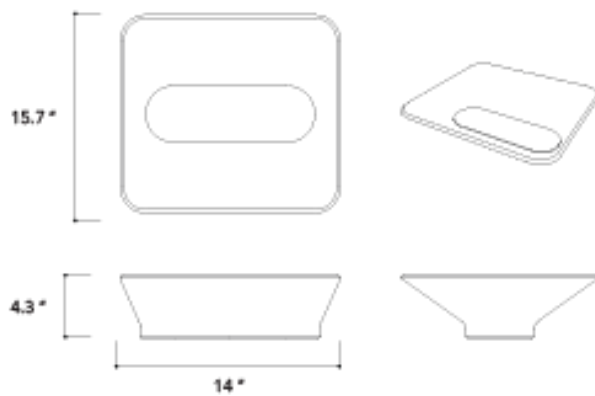

KONKRETUS

Model: 1061

Dimensions

Height

4.3 In / 11 cm

Width

14 In / 35.5 cm

Depth

15.7 In / 40 cm

Weight

11 Lb / 5 Kg

Accessories

Concrete lid

Available colors

Dimensions may vary due to the nature of our product. Product images are for illustrative purposes only and may differ from the actual product. Due to differences in monitors, colors of products may also appear different to those shown. Faucets & accessories are not included.