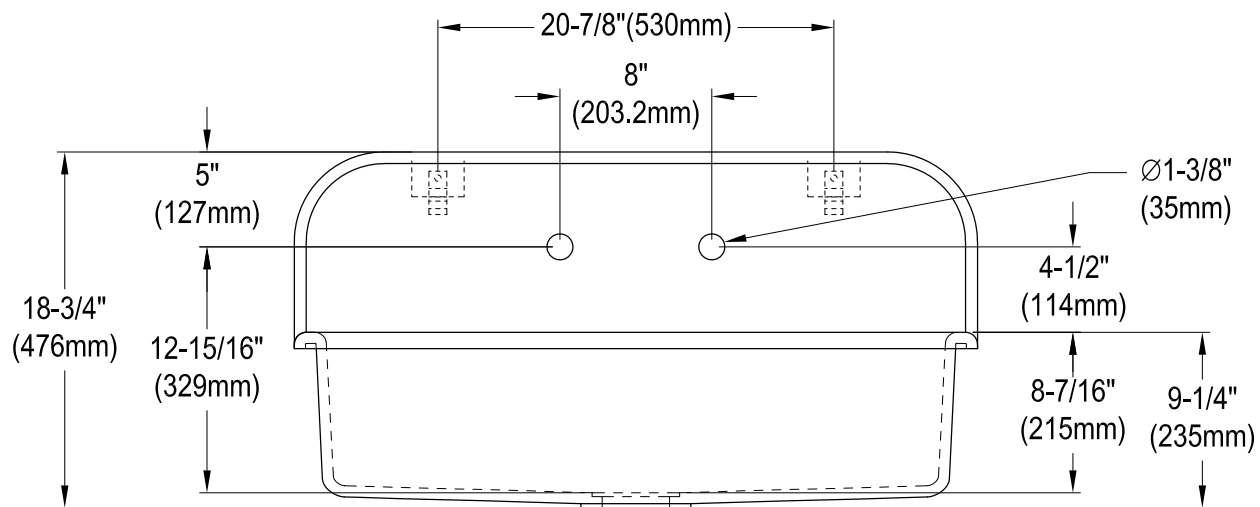

# GKTA3620198

Solid Surface White Stone Top-Mount Kitchen sink