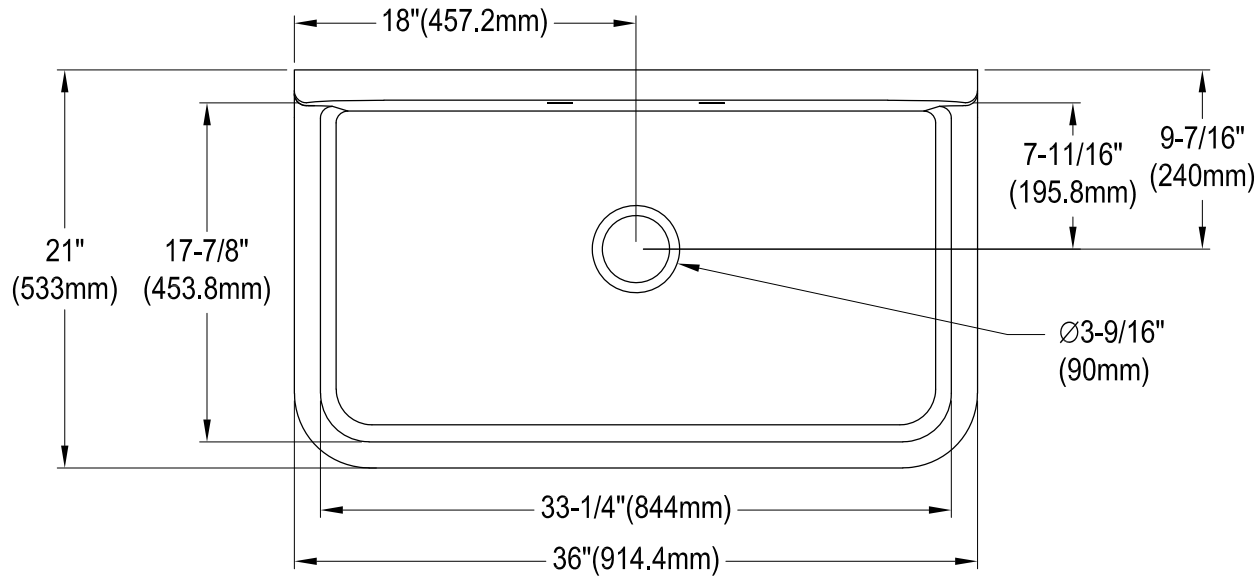

# GKTA3620198

Solid Surface White Stone Top-Mount Kitchen sink