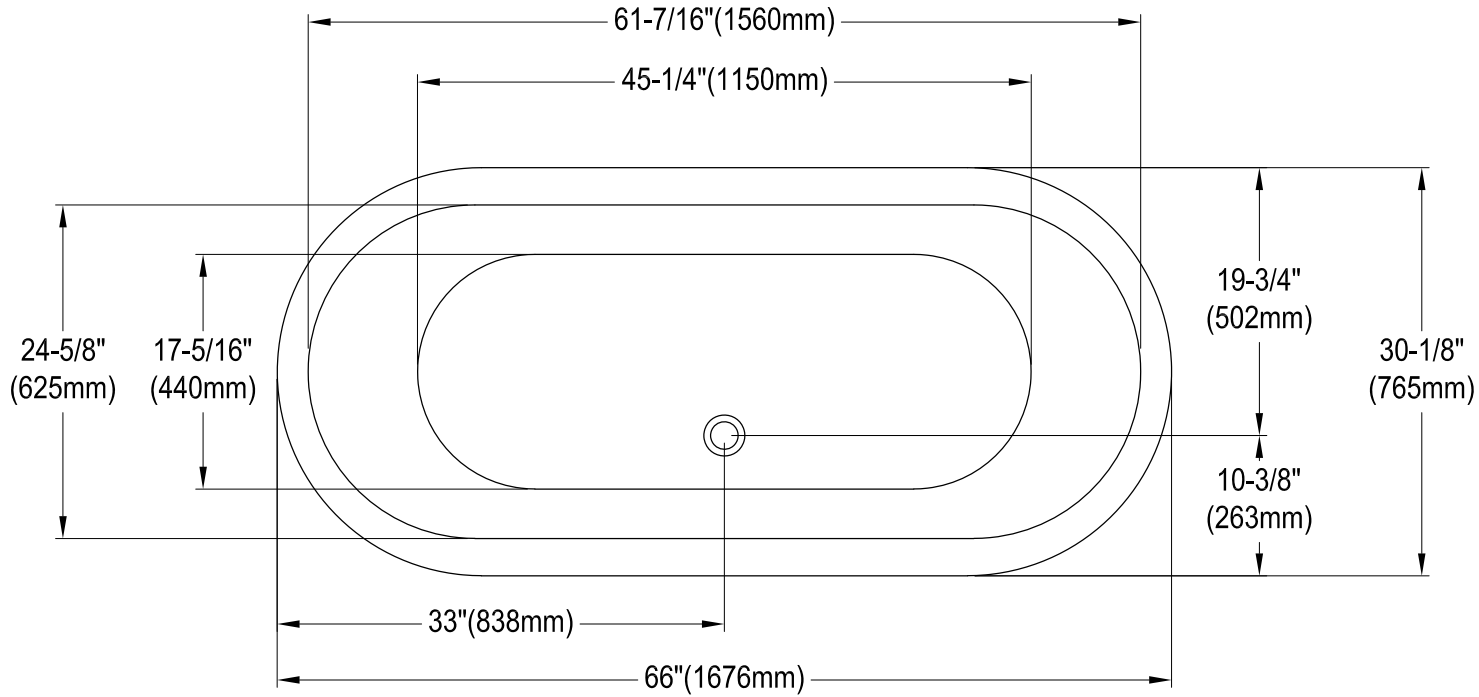

# VBTND663013NB0,1,5,8

66" Cast Iron Clawfoot Tub

Section A-A