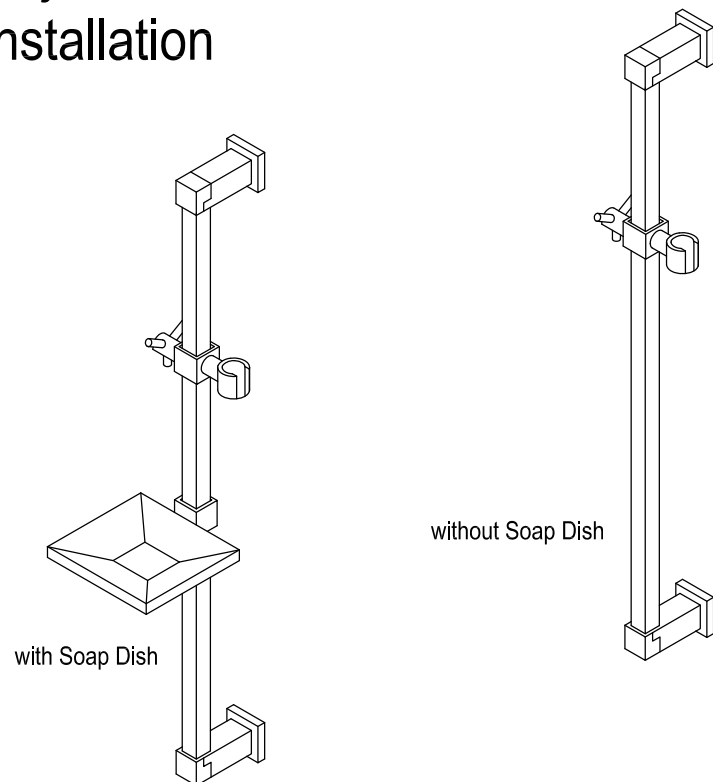

KINGSTON

KITCHEN & BATH

Adjustable Slide Bar Installation

Parts:

www.kingstonbrass.com
TOLL-FREE CUSTOMER SERVICE: 1-877-2-KBRASS
TECHNICAL SUPPORT E-mail: service@kingstonbrass.com
12775 Reservoir Street, Chino, CA 91710

Need Tools:

Legal Disclaimer :

This bar is not to be used as a grab bar and it is not intended to support weight. Before you begin, identify the appropriate area to install this slide bar, proper location should be above 48" from the floor (as per ASTM F446).

It is recommended that slide bar to be mounted directly to the structural framing of your home. If necessary, cross bracing can be installed to provide adequate support.

Installation: