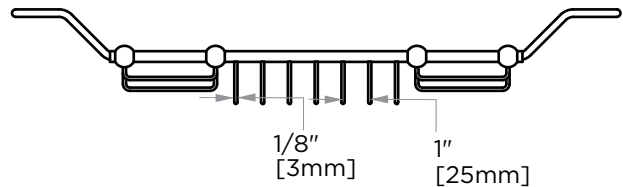

NOTE: Dimensions and specifications are subject to change without notice.