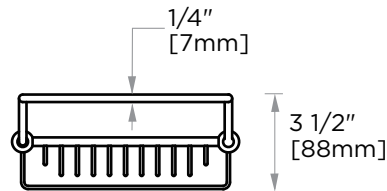

NOTE: Dimensions and specifications are subject to change without notice.