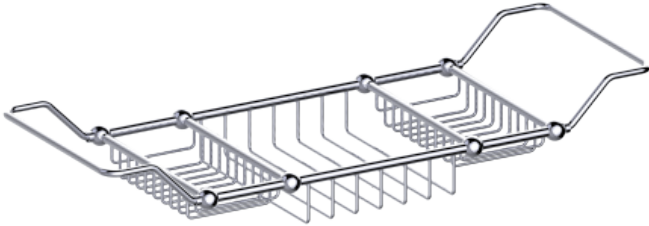

**FLORENCE
COLLECTION
TUB CADDY
322680**

PRODUCT NAME: TUB CADDY

PRODUCT CODE: 322680

MATERIAL: All-brass construction

KEY FEATURES: Traditional design.
Round and elegant style.

STOCKED FINISHES:

- Polished Chrome (99)
- Brushed Nickel (81)
- Polished Nickel (68)