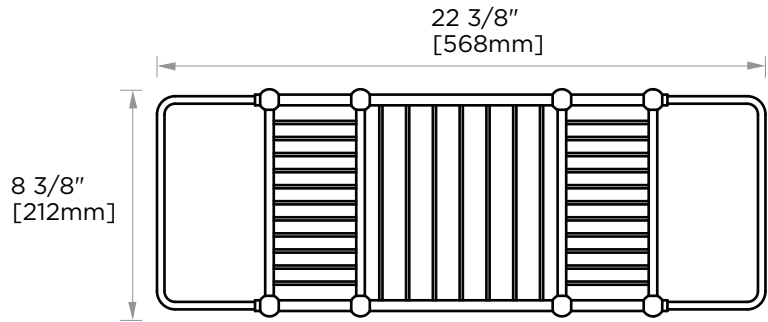

**FLORENCE
COLLECTION
TUB CADDY
322680**

PRODUCT NAME: TUB CADDY

PRODUCT CODE: 322680

MATERIAL: All-brass construction

KEY FEATURES: Traditional design.
Round and elegant style.

STOCKED FINISHES:

- Polished Chrome (99)
- Brushed Nickel (81)
- Polished Nickel (68)