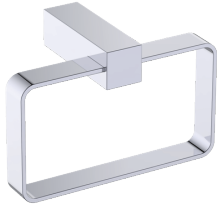

Includes Rosette : 40X4mm
Without Rosette

With Rosette

LISBON COLLECTION TOWEL RING 277464

PRODUCT NAME: TOWEL RING

PRODUCT CODE: 277464

MATERIAL: All-brass construction

KEY FEATURES: Contemporary design. Square base with clean and elongated lines.

Lifetime Limited (Residential Use)
One Year (Commercial Use)

NOTE: Dimensions and specifications are subject to change without notice.

LISBON COLLECTION

Large Square Rosette
277SQLG 45X12mm

Small Round Rosette
137RDSM 40X4mm

Large Round Rosette
137RDLG 48X10mm

NOTE: Dimensions and specifications are subject to change without notice.