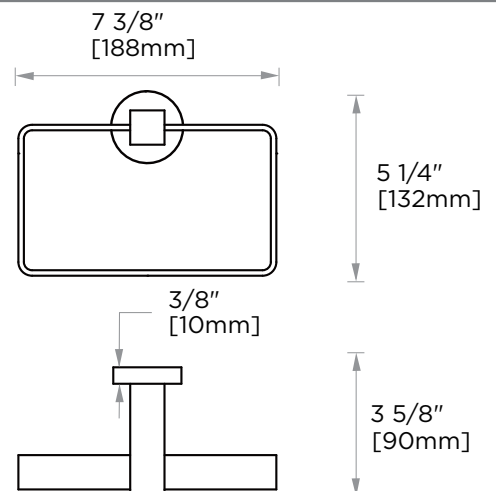

Lifetime Limited (Residential Use)
One Year (Commercial Use)

NOTE: Dimensions and specifications are subject to change without notice.

LISBON COLLECTION

Large Square Rosette
277SQLG 45X12mm

Small Round Rosette
137RDSM 40X4mm

Large Round Rosette
137RDLG 48X10mm

NOTE: Dimensions and specifications are subject to change without notice.