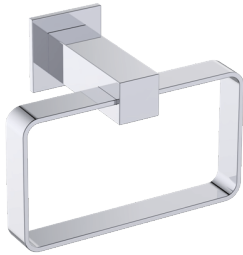

Includes Rosette : 40X4mm
Without Rosette

With Rosette

LISBON COLLECTION TOWEL RING 277464

PRODUCT NAME: TOWEL RING

PRODUCT CODE: 277464

MATERIAL: All-brass construction

KEY FEATURES: Contemporary design. Square base with clean and elongated lines.

Lifetime Limited (Residential Use)
One Year (Commercial Use)

NOTE: Dimensions and specifications are subject to change without notice.

LISBON COLLECTION

Large Square Rosette
277SQLG 45X12mm

Small Round Rosette
137RDSM 40X4mm

Large Round Rosette
137RDLG 48X10mm

NOTE: Dimensions and specifications are subject to change without notice.