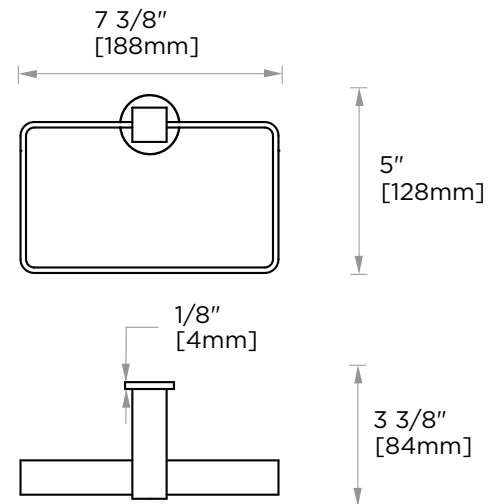

Lifetime Limited (Residential Use)
One Year (Commercial Use)

NOTE: Dimensions and specifications are subject to change without notice.

LISBON COLLECTION

Large Square Rosette
277SQLG 45X12mm

Small Round Rosette
137RDSM 40X4mm

Large Round Rosette
137RDLG 48X10mm

NOTE: Dimensions and specifications are subject to change without notice.