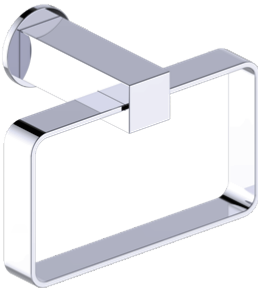

Includes Rosette : 40X4mm
Without Rosette

With Rosette

LISBON COLLECTION TOWEL RING 277464

PRODUCT NAME: TOWEL RING

PRODUCT CODE: 277464

MATERIAL: All-brass construction

KEY FEATURES: Contemporary design. Square base with clean and elongated lines.

Lifetime Limited (Residential Use)
One Year (Commercial Use)

NOTE: Dimensions and specifications are subject to change without notice.

LISBON COLLECTION

Large Square Rosette
277SQLG 45X12mm

Small Round Rosette
137RDSM 40X4mm

Large Round Rosette
137RDLG 48X10mm

NOTE: Dimensions and specifications are subject to change without notice.