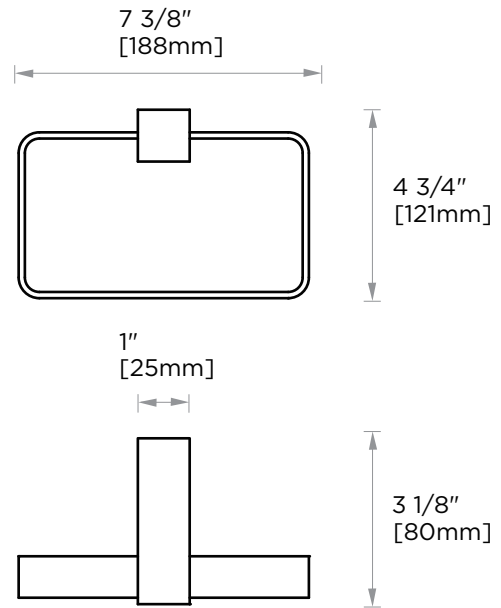

Includes Rosette : 40X4mm
Without Rosette

With Rosette

LISBON COLLECTION TOWEL RING 277464

PRODUCT NAME: TOWEL RING

PRODUCT CODE: 277464

MATERIAL: All-brass construction

KEY FEATURES: Contemporary design. Square base with clean and elongated lines.

Lifetime Limited (Residential Use)
One Year (Commercial Use)

NOTE: Dimensions and specifications are subject to change without notice.

LISBON COLLECTION

Large Square Rosette
277SQLG 45X12mm

Small Round Rosette
137RDSM 40X4mm

Large Round Rosette
137RDLG 48X10mm

NOTE: Dimensions and specifications are subject to change without notice.