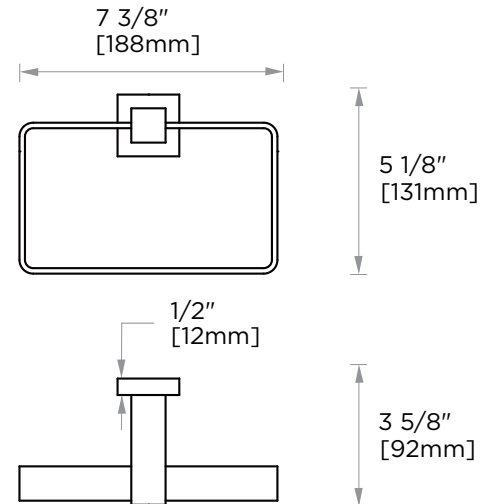

Lifetime Limited (Residential Use)
One Year (Commercial Use)

NOTE: Dimensions and specifications are subject to change without notice.

LISBON COLLECTION

Large Square Rosette
277SQLG 45X12mm

Small Round Rosette
137RDSM 40X4mm

Large Round Rosette
137RDLG 48X10mm

NOTE: Dimensions and specifications are subject to change without notice.