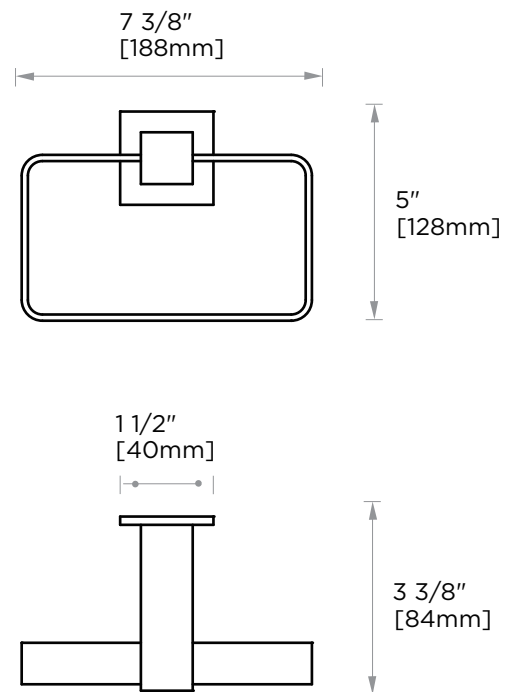

Includes Rosette : 40X4mm
Without Rosette

With Rosette

LISBON COLLECTION TOWEL RING 277464

PRODUCT NAME: TOWEL RING

PRODUCT CODE: 277464

MATERIAL: All-brass construction

KEY FEATURES: Contemporary design. Square base with clean and elongated lines.

Lifetime Limited (Residential Use)
One Year (Commercial Use)

NOTE: Dimensions and specifications are subject to change without notice.

LISBON COLLECTION

Large Square Rosette
277SQLG 45X12mm

Small Round Rosette
137RDSM 40X4mm

Large Round Rosette
137RDLG 48X10mm

NOTE: Dimensions and specifications are subject to change without notice.