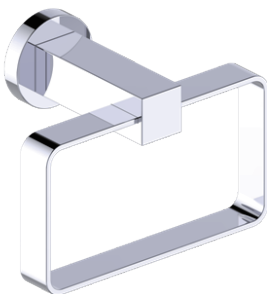

Includes Rosette : 40X4mm
Without Rosette

With Rosette

LISBON COLLECTION TOWEL RING 277464

PRODUCT NAME: TOWEL RING

PRODUCT CODE: 277464

MATERIAL: All-brass construction

KEY FEATURES: Contemporary design. Square base with clean and elongated lines.

Lifetime Limited (Residential Use)
One Year (Commercial Use)

NOTE: Dimensions and specifications are subject to change without notice.

LISBON COLLECTION

Large Square Rosette
277SQLG 45X12mm

Small Round Rosette
137RDSM 40X4mm

Large Round Rosette
137RDLG 48X10mm

NOTE: Dimensions and specifications are subject to change without notice.