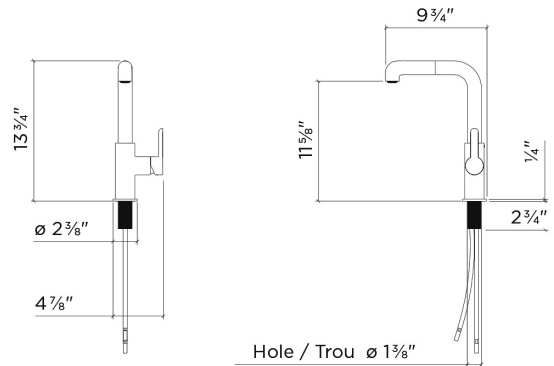

306210 | LATITUDE

TOPMOUNT KITCHEN FAUCET

Specifications

Model	306210
Collection	Latitude
Finish	Brushed Nickel

Recommended accessories

Soap Dispenser	306015
----------------	--------

Features

- Made in Italy
- Solid brass construction
- Available in two finishes
- Single hole installation
- 110° swivel spout
- Pull-out dual jet spray head
- Locking spray jet mode
- Descaling system, for easy cleaning
- 8" projection
- Forward (90°) and lateral (30°) lever handle rotation, no interference with backsplash
- Braided stainless steel water supply hoses 18" long, with 3/8" fittings
- 2,2 gpm (8,3 L/min.) flow rate aerator
- Ceramic cartridge
- ASME A112.18.1 / CSA B125.1 (pending)
- NSF / ANSI 61 compliant, low lead content
- ADA compliant