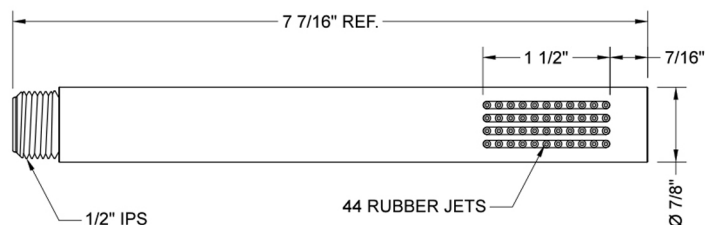

Slim-Rain Handshower- 1.75 GPM

Model #: S458-1.75-

FEATURES:

- Brass single function handshower
- 1/2" IPS male threads
- Unique wide trapezoid shaped spray
- Contemporary decorative design
- Available flow rates: 2.5, 2.0, 1.75 & 1.5 GPM

SPECIFICATION DRAWING:

SPRAY PATTERNS: