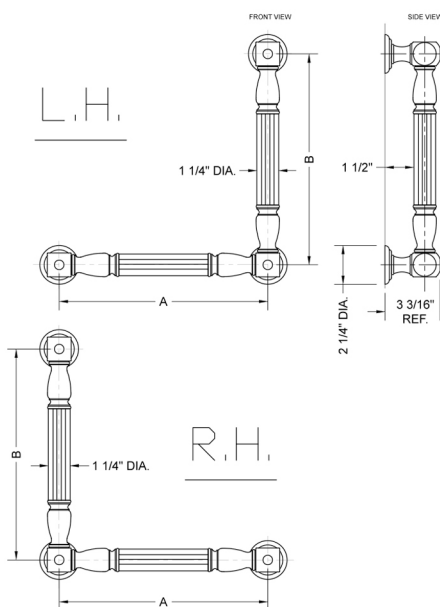

G21 24H x 12W 90° Right Hand Grab Bar

Model #: **G21-24H-12W-RH-**

FEATURES:

- ADA compliant when properly installed
- All brass construction, fully polished & plated
- All grab bars can be custom sized. Contact JACLO for pricing & availability
- Optional handshower sliders and toilet paper/wash cloth holders can be added only upon initial order
- Grab bars over 32" REQUIRE a middle post

SPECIFICATION DRAWING:

BRASS LUXURY GRAB BAR			
PART. #	DESCRIPTION	A H	B W
G21-12H-12W	CENTER TO CENTER	12"	12"
G21-12H-16W	CENTER TO CENTER	12"	16"
G21-12H-24W	CENTER TO CENTER	12"	24"
G21-12H-32W	CENTER TO CENTER	12"	32"
G21-16H-12W	CENTER TO CENTER	16"	12"
G21-16H-16W	CENTER TO CENTER	16"	16"
G21-16H-24W	CENTER TO CENTER	16"	24"
G21-16H-32W	CENTER TO CENTER	16"	32"
G21-24H-12W	CENTER TO CENTER	24"	12"
G21-24H-16W	CENTER TO CENTER	24"	16"
G21-24H-24W	CENTER TO CENTER	24"	24"
G21-24H-32W	CENTER TO CENTER	24"	32"
G21-32H-12W	CENTER TO CENTER	32"	12"
G21-32H-16W	CENTER TO CENTER	32"	16"
G21-32H-24W	CENTER TO CENTER	32"	24"
G21-32H-32W	CENTER TO CENTER	32"	32"