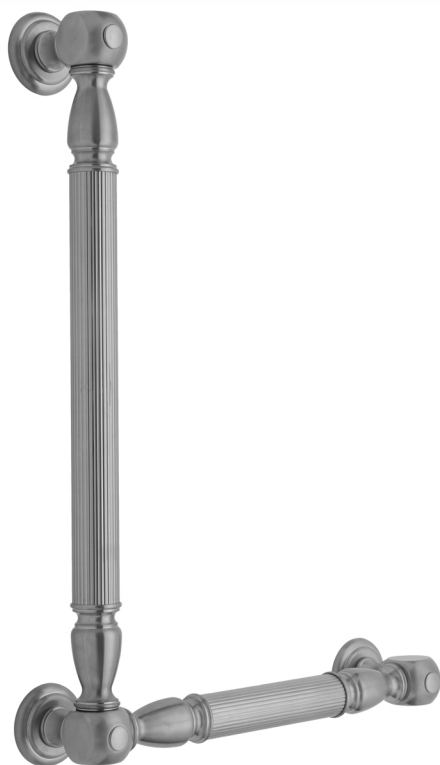

G21 24H x 12W 90° Right Hand Grab Bar

Model #: **G21-24H-12W-RH-**

FEATURES:

- ADA compliant when properly installed
- All brass construction, fully polished & plated
- All grab bars can be custom sized. Contact JACLO for pricing & availability
- Optional handshower sliders and toilet paper/wash cloth holders can be added only upon initial order
- Grab bars over 32" REQUIRE a middle post

AVAILABLE FINISHES:

Polished Chrome (PCH)	Satin Chrome (SC)	Bronze Umber (BU)
Satin Nickel (SN)	Pewter (PEW)	Caramel Bronze (CB)
Polished Nickel (PN)	Antique Brass (AB)	Antique Copper (ACU)
Oil-Rubbed Bronze (ORB)	Polished Brass (PB)	Polished Copper (PCU)
Vintage Bronze (VB)	Satin Brass (SB)	Rose Gold (RG)
Matte Black (MBK)	Satin Gold (SG)	Polished Gold (PG)
Black Nickel (BKN)	Bombay Gold (BG)	Jewelers Gold (JG)
Europa Bronze (EB)	White (WH)	Sedona Beige (SDB)
Tristan Brass (TB)	Unlacquered Brass (ULB)	Satin Cooper (SCU)

SPECIFICATION DRAWING:

BRASS LUXURY GRAB BAR			
PART. #	DESCRIPTION	A H	B W
G21-12H-12W	CENTER TO CENTER	12"	12"
G21-12H-16W	CENTER TO CENTER	12"	16"
G21-12H-24W	CENTER TO CENTER	12"	24"
G21-12H-32W	CENTER TO CENTER	12"	32"
G21-16H-12W	CENTER TO CENTER	16"	12"
G21-16H-16W	CENTER TO CENTER	16"	16"
G21-16H-24W	CENTER TO CENTER	16"	24"
G21-16H-32W	CENTER TO CENTER	16"	32"
G21-24H-12W	CENTER TO CENTER	24"	12"
G21-24H-16W	CENTER TO CENTER	24"	16"
G21-24H-24W	CENTER TO CENTER	24"	24"
G21-24H-32W	CENTER TO CENTER	24"	32"
G21-32H-12W	CENTER TO CENTER	32"	12"
G21-32H-16W	CENTER TO CENTER	32"	16"
G21-32H-24W	CENTER TO CENTER	32"	24"
G21-32H-32W	CENTER TO CENTER	32"	32"