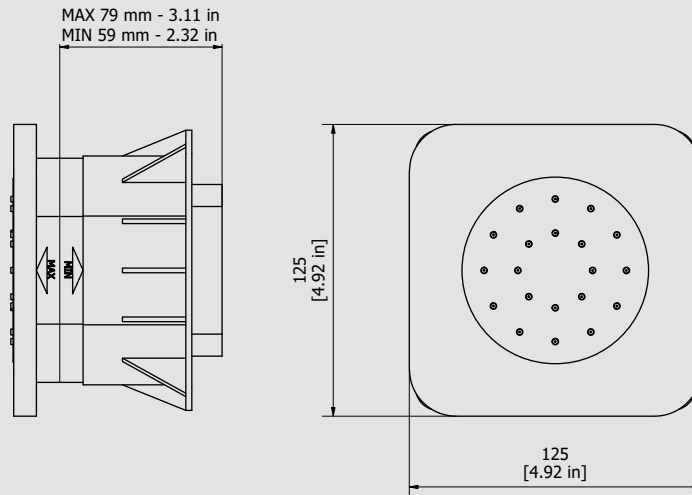

WE ARE IB

Collection

Shower & Co

Article

SH033

Description

Square built-in body - jet

Box Dimensions

150x190x98 mm

Weight

0.8 kg

Finishes

- CC**
CHROME
- PL**
PLATINUM
- SS**
BRUSHED
NICKEL
- ON**
NATURAL
BRASS
- BO**
MATT
WHITE
- NP**
MATT
BLACK
- CF**
BLACK
CHROME
- CS**
BRUSHED
BLACK
CHROME
- II**
PALE
GOLD
- IS**
BRUSHED
PALE GOLD
- RS**
ROSE
GOLD
- SR**
BRUSHED
ROSE GOLD
- OO**
GOLD
- OS**
BRUSHED
GOLD
- RR**
ANTIQUÉ
COPPER
- BB**
ANTIQUÉ
BRONZE

Dimensions

Cartridge

-

Threaded fitting

-

Aerator

-

Flow Rate (+/-10%)