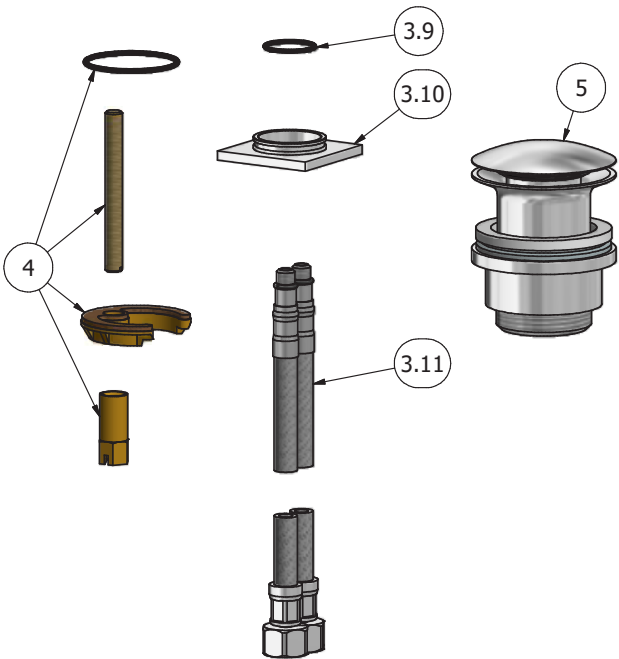

Dimensions

Cartridge

Ø25 ceramic cartridge

Hoses

Inox hoses G3\8" female 450 mms long

Aerator

M24x1

Flow Rate (+/-10%)

1 BAR	2 BAR	3 BAR
3.5 l/min	4.8 l/min	5.2 l/min

Production

Main body is a single casted pieces

Material

BRASS
According to CuZn35Pb2AL-B (CB752S)
Max Lead content: 1.36%

IB RUBINETTI

Elenco parti			
EL	CODICE	NUMERO DI MAGAZZINO	QT
1	AQ0013976	Handle L167 H15.4 5.5°	1
2	AQ0001100	Grubscrew M5x5 flat point	1
3	CPK3200CC -1	Preassembled basin mixer KH-03	1
3.1	AC0011883	Cartridge fixing nut Ø32,8 H.14.15	1
3.2	AQ0010564	OR 26.7x1.78 NBR 70 SH	1
3.3	AQ0004600	OR 15.6x1.78 NBR 70 SH	1
3.4	AQ0013479	Ceramic cartridge Ø25 Ø5.8x5 (K25 OP I P4)	1
3.5	AC0010810	Connection piece Ø27X18	1
3.6	AQ0010972	OR 23x2 NBR 70 SH	1
3.7	AQ0013980	Mixer body 37x37 H122 L167	1
3.8	AQ0013478	Perlator coin slot M24x1 5l/m (45.2051.000)	1
3.9	AQ0010965	OR 20x1.5 NBR 70 SH	1
3.1	AQ0013602	Basin base 45x45x8.5 zamack	1
3.1	AQ0011013	Flex inox M8x1 G3/8" L450	2
4	AQ0010505	Fixing set	1
5	AQ0009837	Simple rapid waste 1"1/4	1