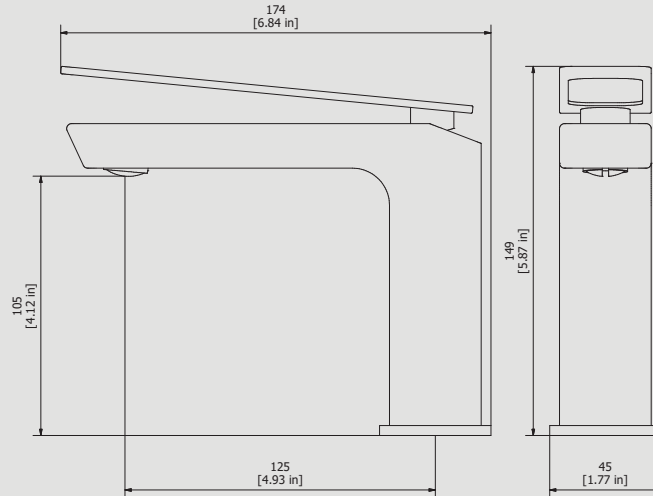

IB RUBINETTI

Collection

K3

Article

K3200

Description

Monohole washbasin mixer

Box Dimensions

340 x 180 x 70 mm

Weight

1.8 kg

Finishes

- **CC** CHROME
- **CF** BLACK CHROME
- **BG** GLOSSY WHITE
- **NG** GLOSSY BLACK
- **SS** BRUSHED NICKEL
- **CS** BRUSHED BLACK CHROME
- **BO** MATT WHITE
- **NP** MATT BLACK
- **OO** GOLD
- **BB** ANTIQUE BRONZE
- **II** PALE GOLD
- **RR** ANTIQUE COPPER
- **RS** ROSE GOLD
- **ON** NATURAL BRASS
- **IS** BRUSHED PALE GOLD
- **OS** BRUSHED GOLD
- **SR** BRUSHED ROSE GOLD
- **PL** PLATINUM

Dimensions

Cartridge

Ø25 ceramic cartridge

Hoses

Inox hoses G3\8" female 450 mms long

Aerator

M24x1

Flow Rate (+/-10%)

1 BAR	2 BAR	3 BAR
3.5 l/min	4.8 l/min	5.2 l/min

Production

Main body is a single casted pieces

Material

BRASS
According to CuZn35Pb2AL-B (CB752S)
Max Lead content: 1.36%

IB RUBINETTI

Elenco parti			
EL	CODICE	NUMERO DI MAGAZZINO	QT
1	AQ0013976	Handle L167 H15.4 5.5°	1
2	AQ0001100	Grubscrew M5x5 flat point	1
3	CPK3200CC -1	Preassembled basin mixer KH-03	1
3.1	AC0011883	Cartridge fixing nut Ø32,8 H.14.15	1
3.2	AQ0010564	OR 26.7x1.78 NBR 70 SH	1
3.3	AQ0004600	OR 15.6x1.78 NBR 70 SH	1
3.4	AQ0013479	Ceramic cartridge Ø25 Ø5.8x5 (K25 OP I P4)	1
3.5	AC0010810	Connection piece Ø27X18	1
3.6	AQ0010972	OR 23x2 NBR 70 SH	1
3.7	AQ0013980	Mixer body 37x37 H122 L167	1
3.8	AQ0013478	Perlator coin slot M24x1 5l/m (45.2051.000)	1
3.9	AQ0010965	OR 20x1.5 NBR 70 SH	1
3.1	AQ0013602	Basin base 45x45x8.5 zamack	1
3.1	AQ0011013	Flex inox M8x1 G3/8" L450	2
4	AQ0010505	Fixing set	1
5	AQ0009837	Simple rapid waste 1"1/4	1