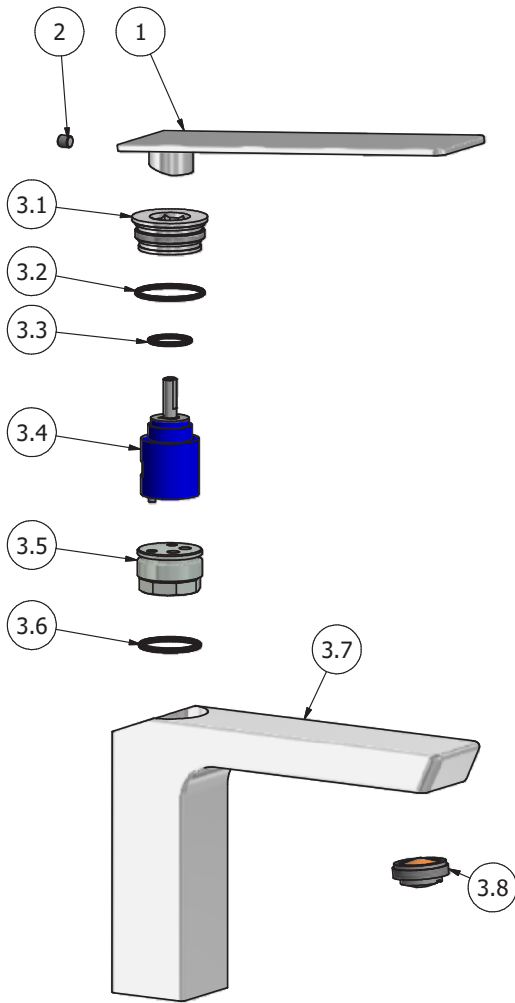

Dimensions

Cartridge

Ø25 ceramic cartridge

Hoses

Inox hoses G3\8" female 450 mms long

Aerator

M24x1

Flow Rate (+/-10%)

1 BAR	2 BAR	3 BAR
3.5 l/min	4.8 l/min	5.2 l/min

Production

Main body is a single casted pieces

Material

BRASS
According to CuZn35Pb2AL-B (CB752S)
Max Lead content: 1.36%

IB RUBINETTI

Elenco parti			
EL	CODICE	NUMERO DI MAGAZZINO	QT
1	AQ0013976	Handle L167 H15.4 5.5°	1
2	AQ0001100	Grubscrew M5x5 flat point	1
3	CPK3200CC -1	Preassembled basin mixer KH-03	1
3.1	AC0011883	Cartridge fixing nut Ø32,8 H.14.15	1
3.2	AQ0010564	OR 26.7x1.78 NBR 70 SH	1
3.3	AQ0004600	OR 15.6x1.78 NBR 70 SH	1
3.4	AQ0013479	Ceramic cartridge Ø25 Ø5.8x5 (K25 OP I P4)	1
3.5	AC0010810	Connection piece Ø27X18	1
3.6	AQ0010972	OR 23x2 NBR 70 SH	1
3.7	AQ0013980	Mixer body 37x37 H122 L167	1
3.8	AQ0013478	Perlator coin slot M24x1 5l/m (45.2051.000)	1
3.9	AQ0010965	OR 20x1.5 NBR 70 SH	1
3.1	AQ0013602	Basin base 45x45x8.5 zamack	1
3.1	AQ0011013	Flex inox M8x1 G3/8" L450	2
4	AQ0010505	Fixing set	1
5	AQ0009837	Simple rapid waste 1"1/4	1