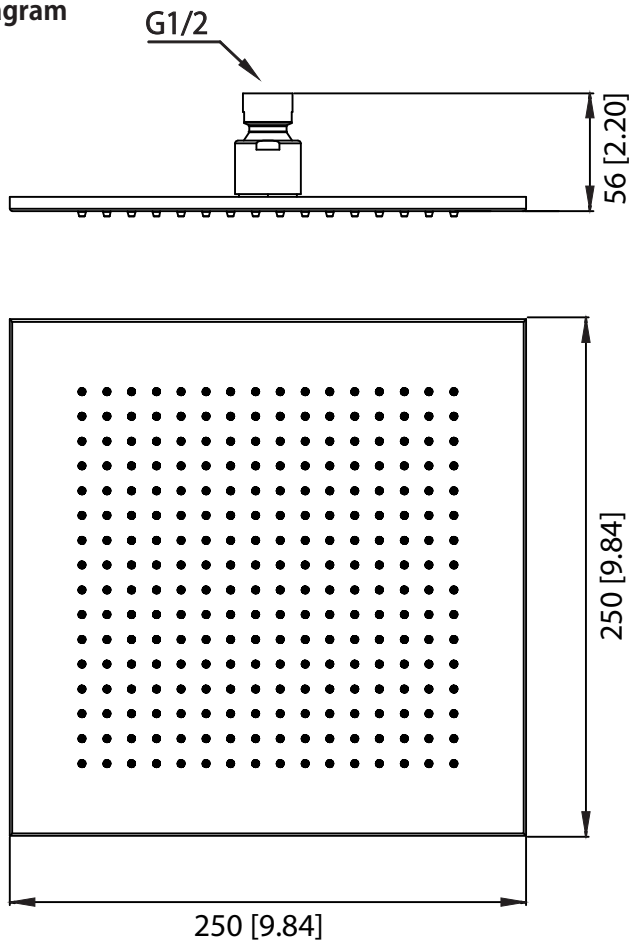

HSB.10S | 10" Brass Shower Head

SPECIFICATIONS:

- Solid Brass Shower Head
- Scrub rubber nozzles to easily clean water sediment
- 1.8 GPM Flow Rate
- 256 Nozzles - [16 x 16]

Legislation Compliance

ZeroDrip Technology

Technical Diagram

MATCHING SHOWER ARMS:

- 1) HS1011SA (16" Wall Mount Shower Arm)

- 2) 160.6CSA (6" Ceiling Mount Shower Arm)