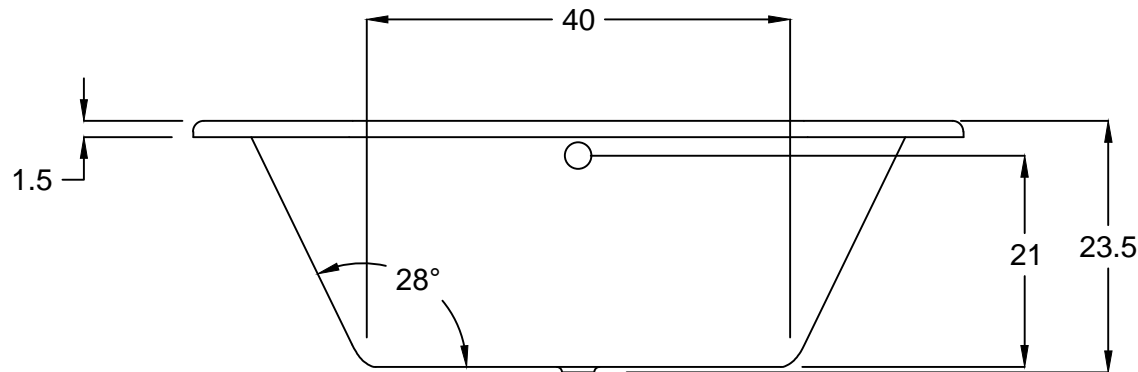

Optional Equipment Dimensions

- Whirlpool Pump: 12"(H) x 16"(L)
- Thermal Air Blower: 5"(H) x 11"(L)
- Hydro Fusion: 7"(H) x 15.5"(L)
- Hydro Indulge: 11"(H) x 19"(L)

Title: Emerald 7242

Date: July 18, 2019

Rev: -

Scale: None

Date:

Material: Hydroluxe SS 1-2" Nominal Thickness