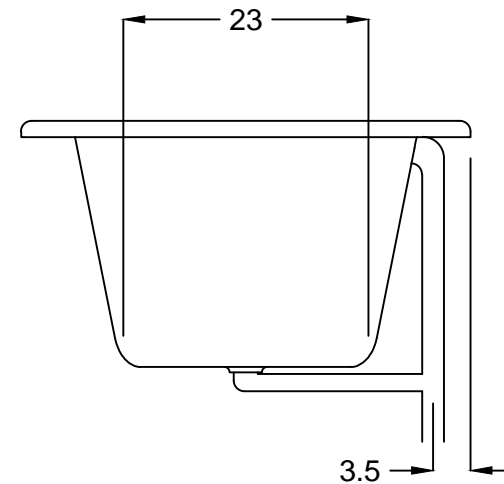

Optional Equipment Dimensions

- Whirlpool Pump: 12"(H) x 16"(L)
- Thermal Air Blower: 5"(H) x 11"(L)
- Hydro Fusion: 7"(H) x 15.5"(L)
- Hydro Indulge: 11"(H) x 19"(L)

Title: Emerald 7242

Date: July 18, 2019

Rev: -

Scale: None

Date:

Material: Hydroluxe SS 1-2" Nominal Thickness