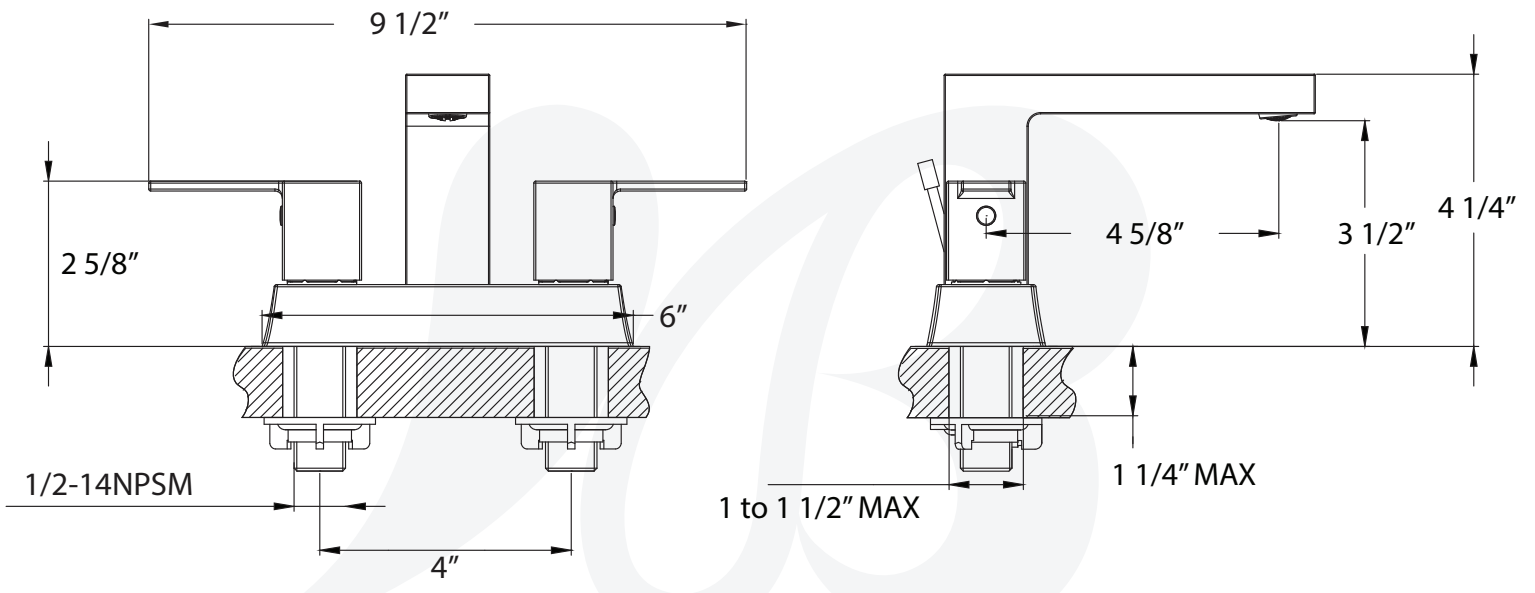

W4482001-1, W4482002-1, W4482014-1, W4482016-1, W4482049-1 - Center Set Lavatory Faucet

Description

- 4" Center set faucet
- Ceramic disc cartridges
- 1/2" NPSM Connections
- Brass pop-up
- 1.5 GPM ASME compliant

Item Number	Type	Date
W4482001-1, W4482002-1, W4482014-1, W4482016-1, W4482049-1	Center Set Faucet	8-8-2017