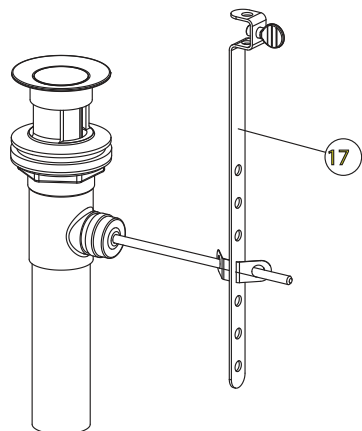

W4482001-1, W4482002-1, W4482014-1, W4482016-1, W4482049-1 - Center Set Lavatory Faucet

Description

- 4" Center set faucet
- Ceramic disc cartridges
- 1/2" NPSM Connections
- Brass pop-up
- 1.5 GPM ASME compliant

Item Number	Type	Date
W4482001-1, W4482002-1, W4482014-1, W4482016-1, W4482049-1	Center Set Faucet	8-8-2017