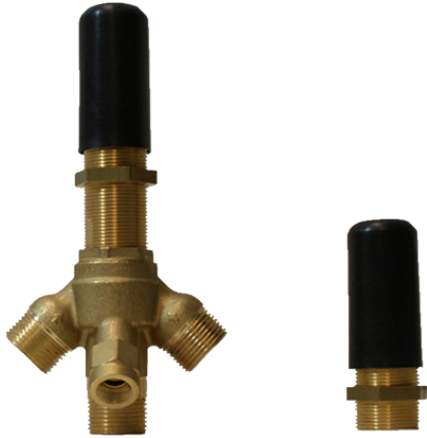

BATHROOM
Vintage Deck-Mounted
Handshower and Diverter Set
G-11355-LM56B

GRAFF[®]

Information

- Matches G-11350-*** Roman tub set
- Handshower hose included
- ADA

G-11355-LM56B-T

Vintage Series

Trim set is designed to operate with G-1057

BATHROOM
Vintage Deck-Mounted
Handshower and Diverter Set

GRAFF®

Information

- Matches G-11350-*** Roman tub set
- Handshower hose included
- ADA

Finishes

24K Gold

24K Brushed Gold

24K Brushed Gold with Black Accents

Trim set is designed to operate with G-1057

Information

- Durable diverter valve

Finishes

G-1057
Rough Valve

Product Features

- Durable diverter valve

Warranty