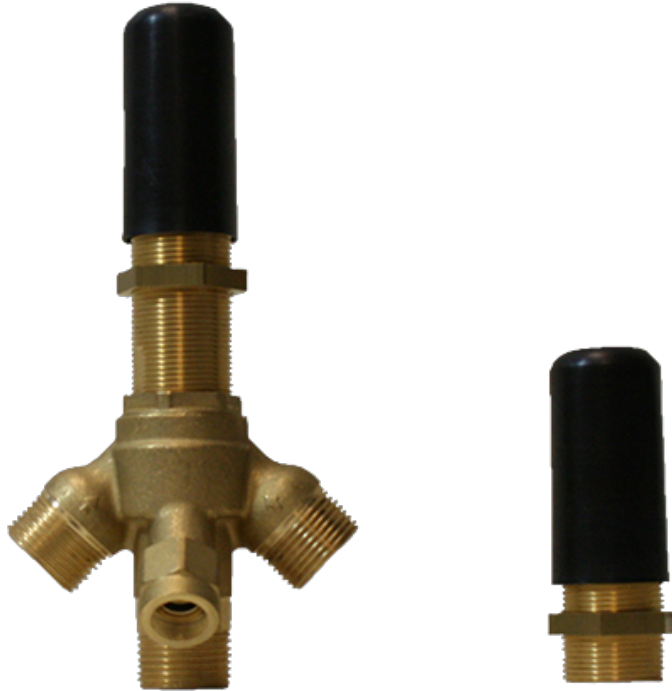

BATHROOM
Vintage Deck-Mounted
Handshower and Diverter Set
G-11355-LM56B

GRAFF[®]

Information

- Matches G-11350-*** Roman tub set
- Handshower hose included
- ADA

G-11355-LM56B-T

Vintage Series

Trim set is designed to operate with G-1057

BATHROOM
Vintage Deck-Mounted
Handshower and Diverter Set

GRAFF®

Information

- Matches G-11350-*** Roman tub set
- Handshower hose included
- ADA

Finishes

24K Gold

24K Brushed Gold

24K Brushed Gold with Black Accents

Trim set is designed to operate with G-1057

Information

- Durable diverter valve

Finishes

G-1057
Rough Valve

Product Features

- Durable diverter valve

Warranty