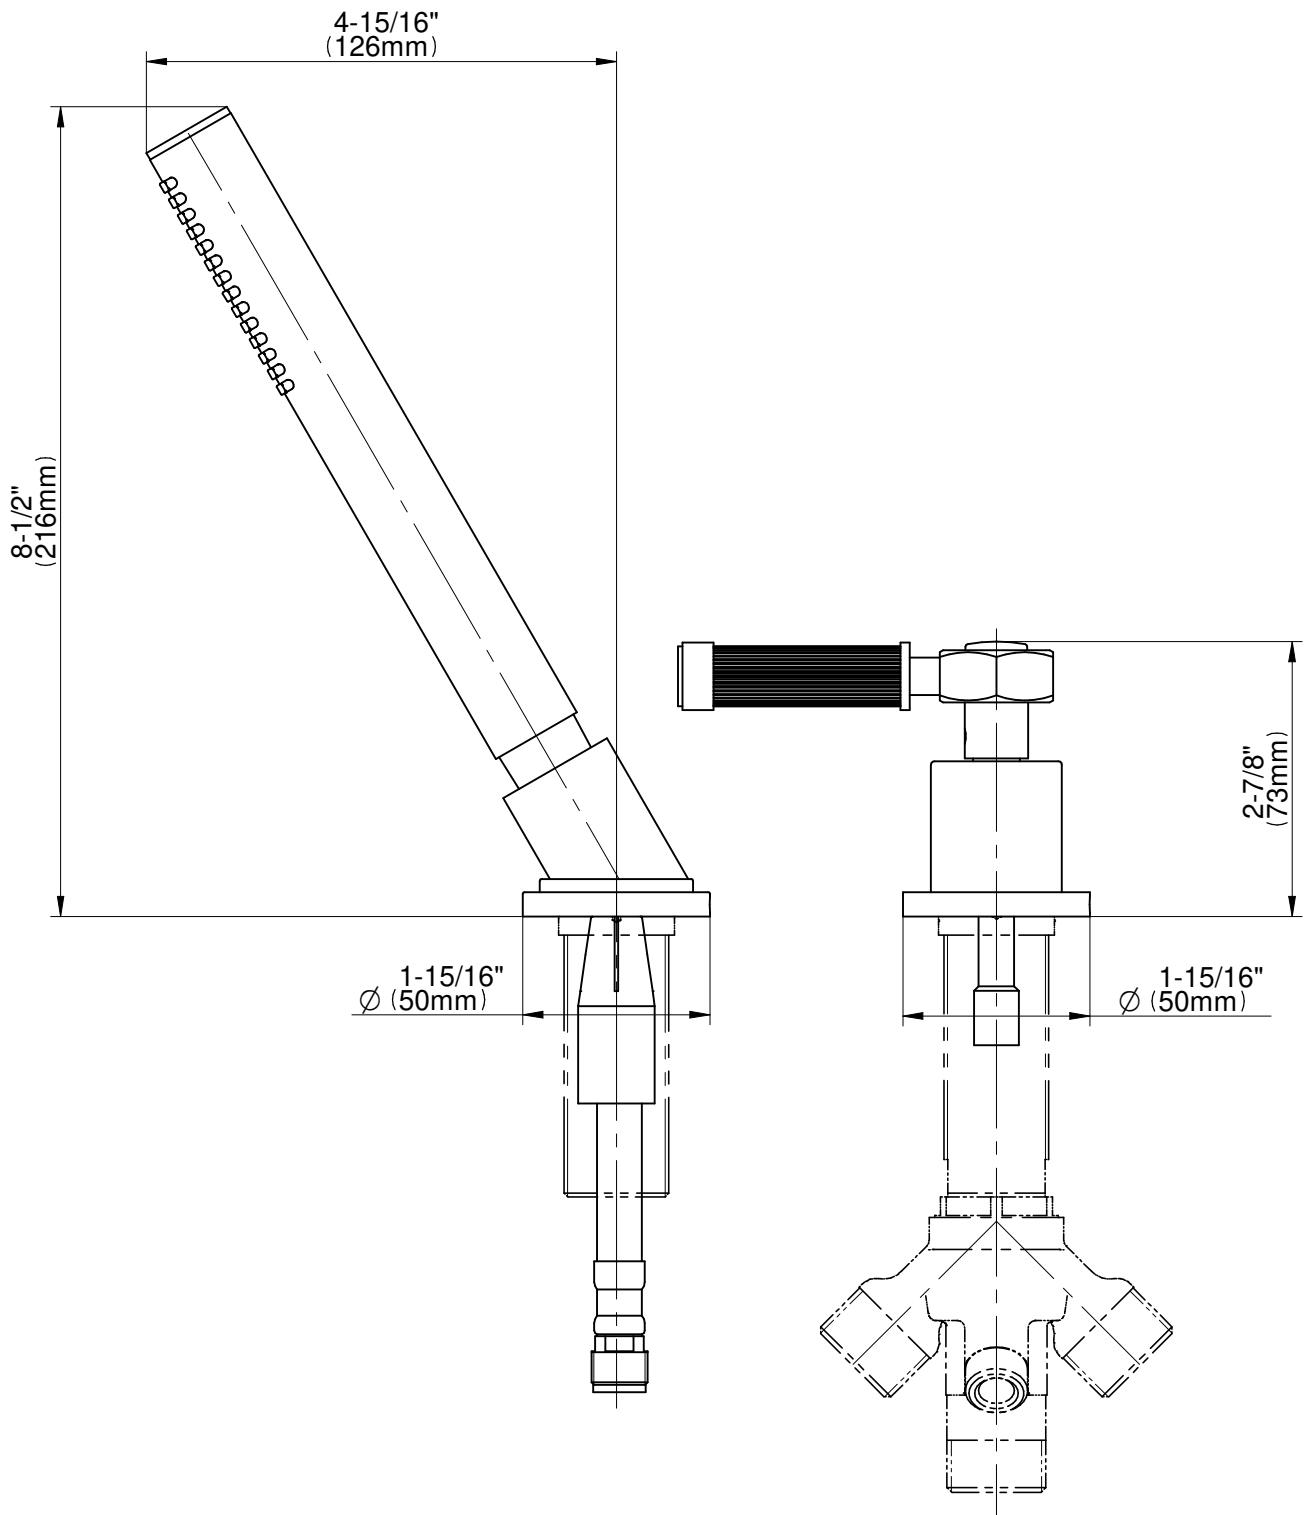

BATHROOM
Vintage Deck-Mounted
Handshower and Diverter Set
G-11355-LM56B

GRAFF[®]

Information

- Matches G-11350-*** Roman tub set
- Handshower hose included
- ADA

G-11355-LM56B-T

Vintage Series

Trim set is designed to operate with G-1057

BATHROOM
Vintage Deck-Mounted
Handshower and Diverter Set

GRAFF®

Information

- Matches G-11350-*** Roman tub set
- Handshower hose included
- ADA

Finishes

24K Gold

24K Brushed Gold

24K Brushed Gold with Black Accents

Trim set is designed to operate with G-1057

Information

- Durable diverter valve

Finishes

G-1057
Rough Valve

Product Features

- Durable diverter valve

Warranty