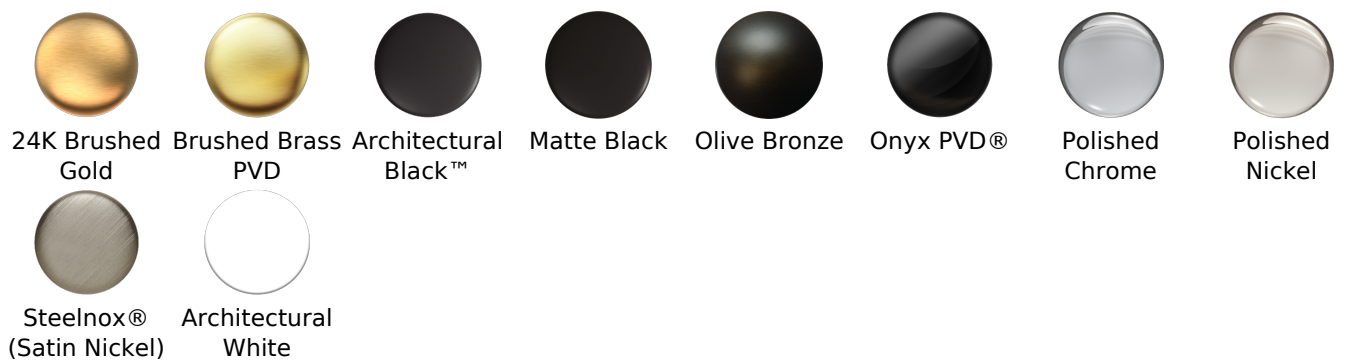

KITCHEN  
Perfeque Pull-Down Kitchen  
Faucet  
**G-4613-LM3**

**GRAFF®**

### Information

- Single-hole installation
- Swivel spout
- Magnetic docking for sprayer
- Touch button spray/stream control
- Aerated flow rate  $\leq 1.8$  max gpm
- ADA
- CALGreen

### Finishes