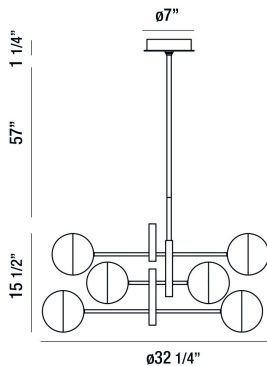

## FAIRMOUNT, 32" ROUND CHANDELIER

### PRODUCT DETAILS

No.	: 35919-025
Product Color	: MATTE BLACK
Product Material	: METAL
Shade / Accent Colour	: OPAL WHITE
Shade / Accent Material	: GLASS
Diameter	: 32.25"
Height	: 15.5"
Overall Height	: 73.75"
Weight	: 19.4lbs

### TECHNICAL DETAILS

Hanging Support Type	: ROD
Hanging Support Length	: 57"
Rods Included	: 3"+6"+12"+18"+18"
Canopy / Backplate Height	: 1.25"
Canopy / Backplate Dia.	: 7"
Location	: DRY
Approval	: 
Title 24	: Yes