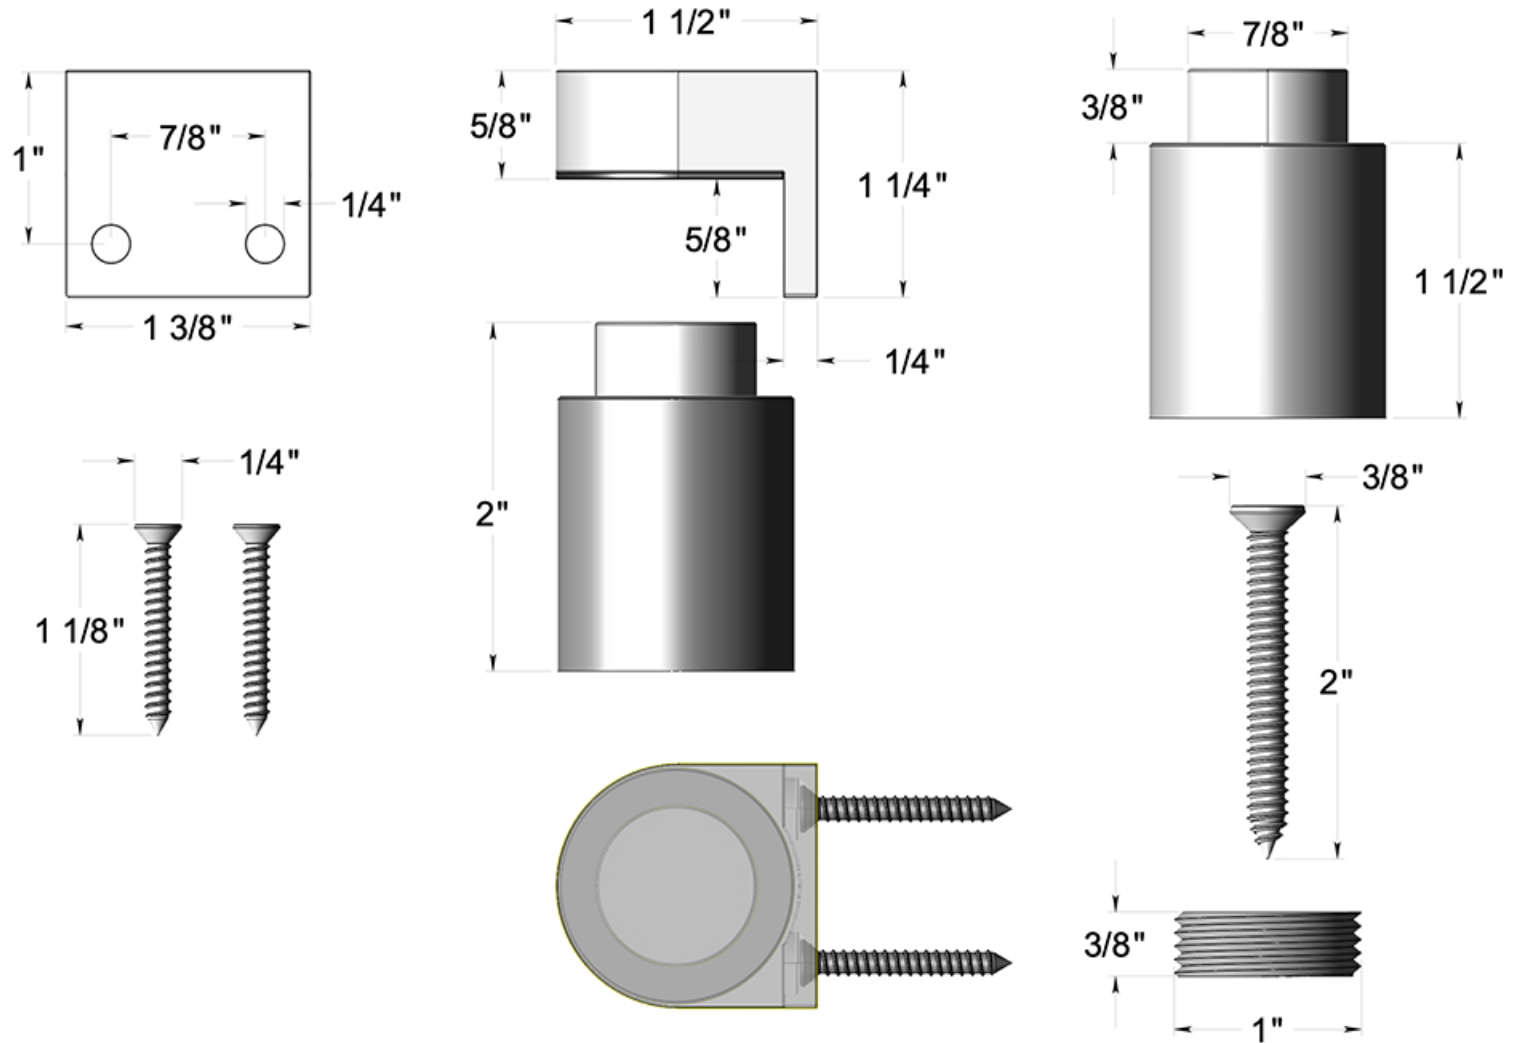

# MDHM

2" MAGNETIC DOOR STOP / MODERN DESIGN / STAINLESS STEEL

DRAWING NOT TO SCALE

NOTE: Deltana reserves the right to constantly improve its products and is not responsible for differences between the product in-hand and the specifications contained in this drawing. We do not recommend to pre-drill holes or pre-cut woods or metals based on the drawing information if the veracity of the specifications has not been proven by the live product.