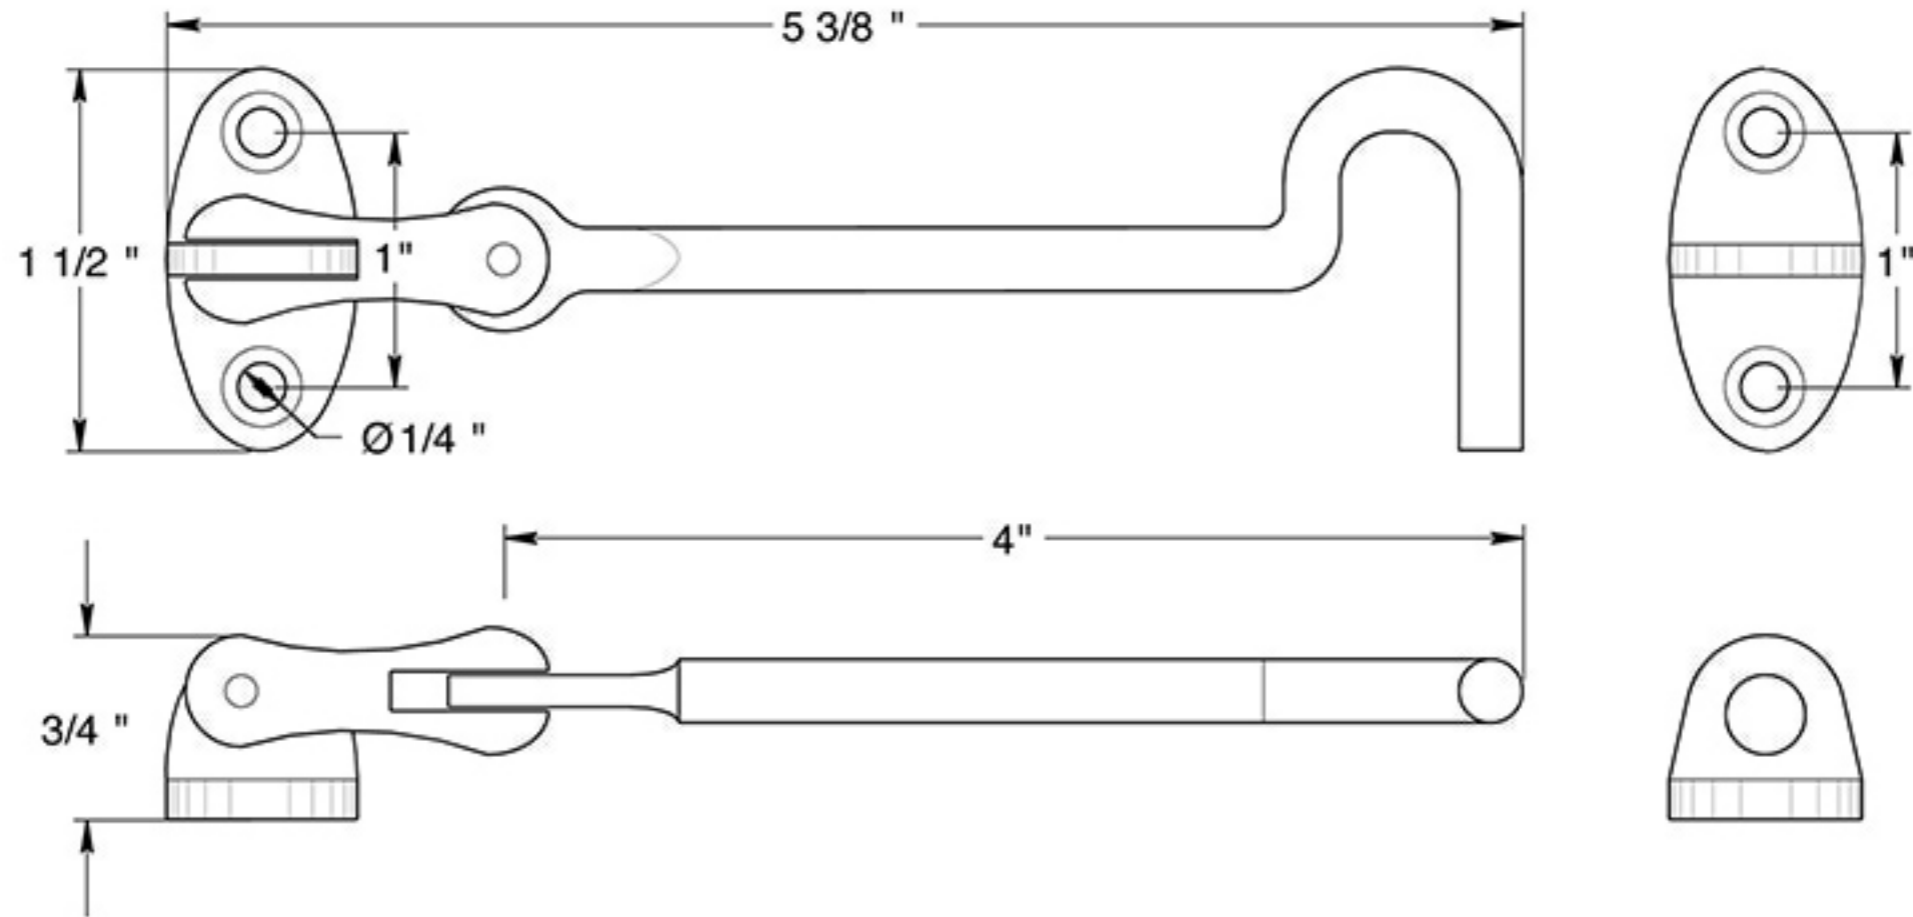

CHK4

4" CABIN SWIVEL HOOK / SOLID BRASS

DRAWING NOT TO SCALE

NOTE: Deltana reserves the right to constantly improve its products and is not responsible for differences between the product in-hand and the specifications contained in this drawing. We do not recommend to pre-drill holes or pre-cut woods or metals based on the drawing information if the veracity of the specifications has not been proven by the live product.