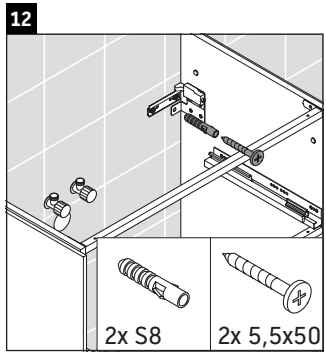

Best.-Nr. BR4402/18.01.1