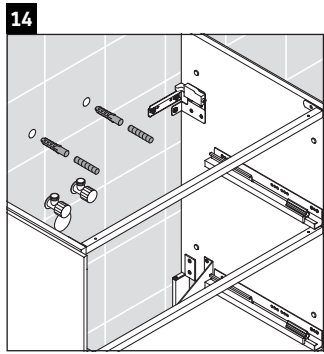

Best.-Nr. BR4402/18.01.1