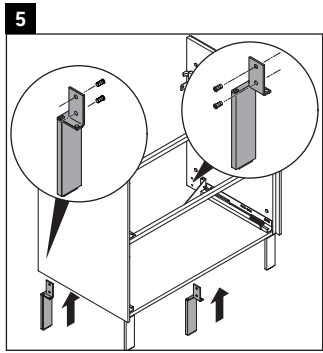

Best.-Nr. BR4402/18.01.1