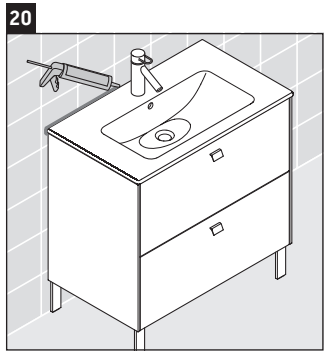

Best.-Nr. BR4402/18.01.1