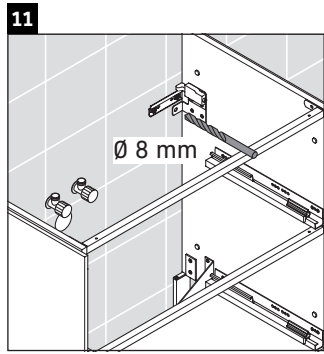

Best.-Nr. BR4402/18.01.1