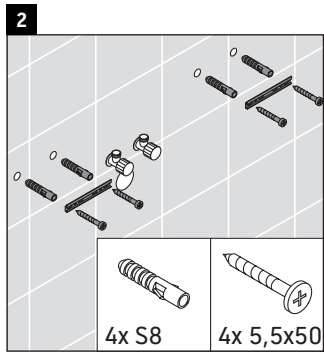

Best.-Nr. BR4402/18.01.1