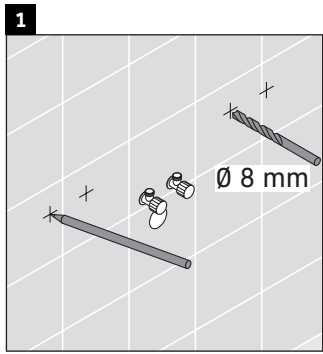

Best.-Nr. BR4402/18.01.1