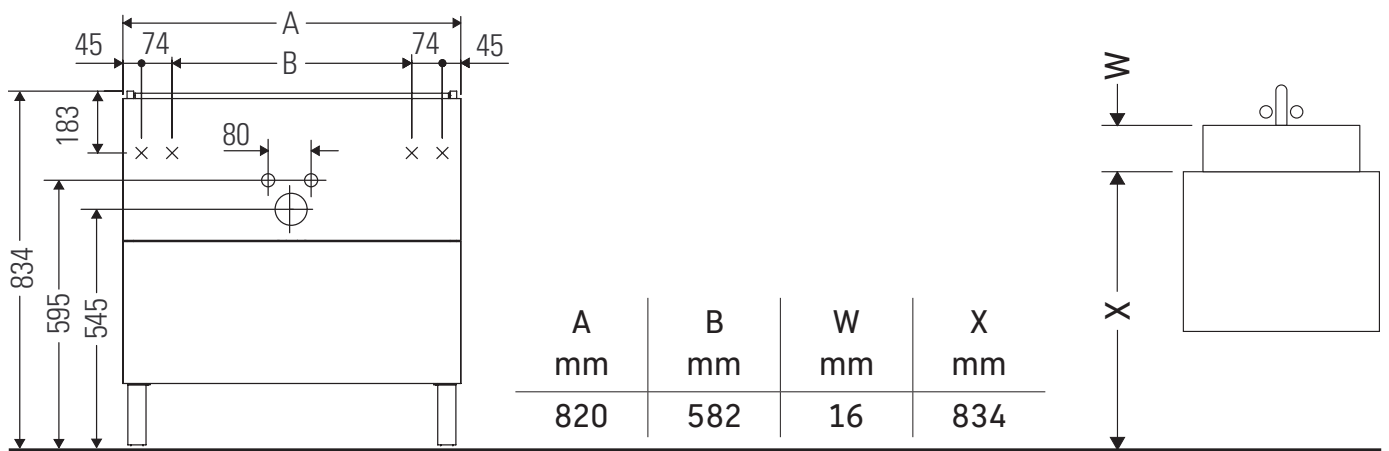

Brioso

BR 4402

Mounting instructions

ME by Starck # 233683

Instructions for use

The bathroom furniture range complies with the standards and guidelines applicable at the time of delivery and is designed for use in bathrooms. Direct contact with water should be avoided, for example, when showering.