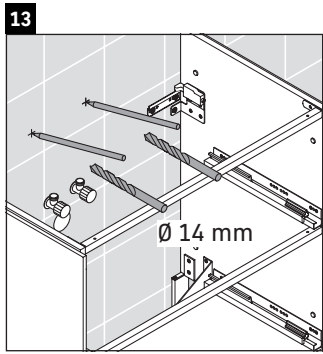

Best.-Nr. BR4402/18.01.1