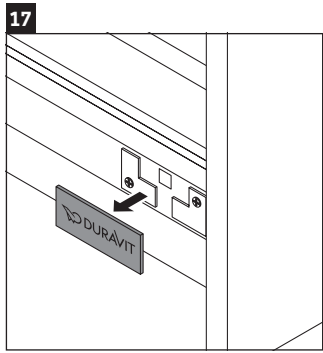

Best.-Nr. BR4402/18.01.1