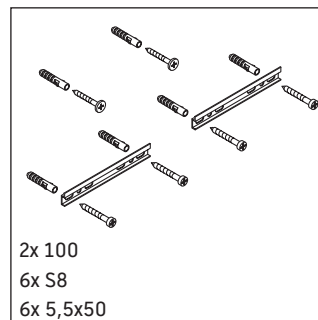

Brioso

BR 4402

Mounting instructions

ME by Starck # 233683

Instructions for use

The bathroom furniture range complies with the standards and guidelines applicable at the time of delivery and is designed for use in bathrooms. Direct contact with water should be avoided, for example, when showering.