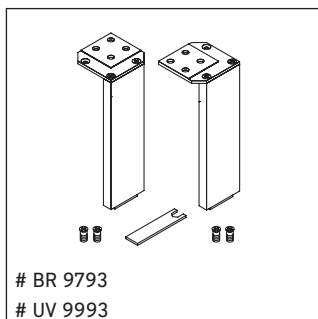

Brioso

BR 4402

Mounting instructions

ME by Starck # 233683

Instructions for use

The bathroom furniture range complies with the standards and guidelines applicable at the time of delivery and is designed for use in bathrooms. Direct contact with water should be avoided, for example, when showering.