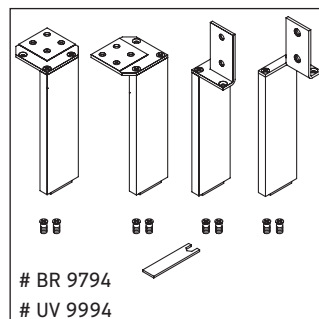

Brioso

BR 4402

Mounting instructions

ME by Starck # 233683

Instructions for use

The bathroom furniture range complies with the standards and guidelines applicable at the time of delivery and is designed for use in bathrooms. Direct contact with water should be avoided, for example, when showering.