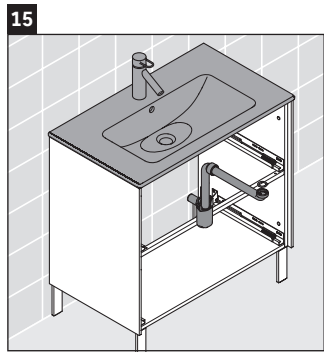

Best.-Nr. BR4402/18.01.1