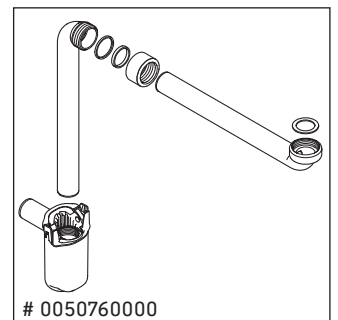

Brioso

BR 4402

Mounting instructions

ME by Starck # 233683

Instructions for use

The bathroom furniture range complies with the standards and guidelines applicable at the time of delivery and is designed for use in bathrooms. Direct contact with water should be avoided, for example, when showering.