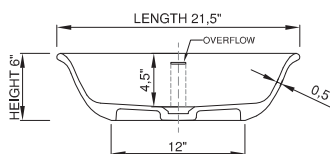

thin-edge

new

Price: \$890.00
 Size (l) x (w) x (h): 21.5" x 15.5" x 6.0"
 Top to waste: 4.5"
 Overflow: Internal overflow
 Material: DADOquartz®
 Finish: Matte / Polished

Base dimensions: 12.0" x 8.0"
 Edge width: 0.5" - 1.0"
 Waste diameter: 1.5"
 Weight: 16.6 LBS

Shipping information

Packing dimensions: 33.0" x 19.6" x 6.5"
 Shipping mass: 18.8 LBS