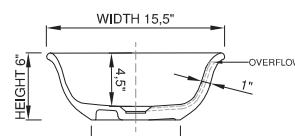

thin-edge

new

Price: \$890.00
 Size (l) x (w) x (h): 21.5" x 15.5" x 6.0"
 Top to waste: 4.5"
 Overflow: Internal overflow
 Material: DADOquartz®
 Finish: Matte / Polished

Base dimensions: 12.0" x 8.0"
 Edge width: 0.5" - 1.0"
 Waste diameter: 1.5"
 Weight: 16.6 LBS

Shipping information

Packing dimensions: 33.0" x 19.6" x 6.5"
 Shipping mass: 18.8 LBS