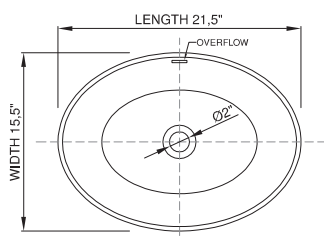

thin-edge

new

Price: \$890.00
 Size (l) x (w) x (h): 21.5" x 15.5" x 6.0"
 Top to waste: 4.5"
 Overflow: Internal overflow
 Material: DADOquartz®
 Finish: Matte / Polished

Base dimensions: 12.0" x 8.0"
 Edge width: 0.5" - 1.0"
 Waste diameter: 1.5"
 Weight: 16.6 LBS

Shipping information

Packing dimensions: 33.0" x 19.6" x 6.5"
 Shipping mass: 18.8 LBS