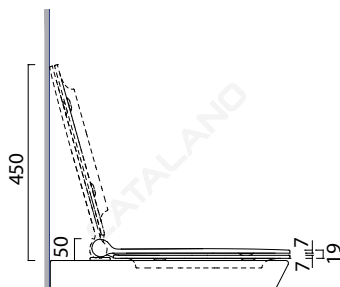

COPRIVASO SOFT-CLOSE PLUS

CATALANO
THE ESSENCE OF CERAMICS

Sedile soft-close plus in resina inalterabile.
Soft-close Seat-cover Plus made of unalterable resin.
WC-Sitz SoftClose plus aus beständigem Harz.

- cod. 5SCSTPBM
  Bianco Satinato
- cod. 5SCSTPGS
  Grigio Satinato
- cod. 5SCSTPAS
  Azzurro Satinato
- cod. 5SCSTPVS
  Verde Satinato
- cod. 5SCSTPNE
  Nero lucido

Tutti i diritti sulla presente scheda appartengono a Ceramica Catalano S.p.A. in via esclusiva. È vietata la copia, la pubblicazione, la distribuzione o la riproduzione (anche parziale), se non autorizzata per iscritto.
All rights in the present form belong exclusively to Ceramica Catalano S.p.A. It is strictly forbidden to copy, publish, distribute or reproduce it (including any partial reproduction), without prior written permission.