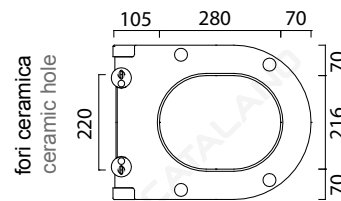

COPRIVASO SOFT-CLOSE PLUS

CATALANO
THE ESSENCE OF CERAMICS

Sedile soft-close plus in resina inalterabile.
Soft-close Seat-cover Plus made of unalterable resin.
WC-Sitz SoftClose plus aus beständigem Harz.

- cod. 5SCSTPBM
  Bianco Satinato
- cod. 5SCSTPGS
  Grigio Satinato
- cod. 5SCSTPAS
  Azzurro Satinato
- cod. 5SCSTPVS
  Verde Satinato
- cod. 5SCSTPNE
  Nero lucido

Tutti i diritti sulla presente scheda appartengono a Ceramica Catalano S.p.A. in via esclusiva. È vietata la copia, la pubblicazione, la distribuzione o la riproduzione (anche parziale), se non autorizzata per iscritto.
All rights in the present form belong exclusively to Ceramica Catalano S.p.A. It is strictly forbidden to copy, publish, distribute or reproduce it (including any partial reproduction), without prior written permission.