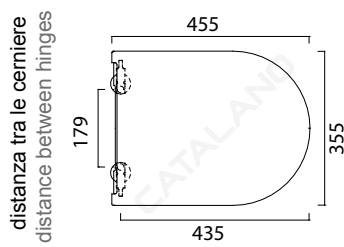

COPRIVASO SOFT-CLOSE PLUS

CATALANO
THE ESSENCE OF CERAMICS

Sedile soft-close plus in resina inalterabile.
Soft-close Seat-cover Plus made of unalterable resin.
WC-Sitz SoftClose plus aus beständigem Harz.

- cod. 5SCSTPBM
  Bianco Satinato
- cod. 5SCSTPGS
  Grigio Satinato
- cod. 5SCSTPAS
  Azzurro Satinato
- cod. 5SCSTPVS
  Verde Satinato
- cod. 5SCSTPNE
  Nero lucido

Tutti i diritti sulla presente scheda appartengono a Ceramica Catalano S.p.A. in via esclusiva. È vietata la copia, la pubblicazione, la distribuzione o la riproduzione (anche parziale), se non autorizzata per iscritto.
All rights in the present form belong exclusively to Ceramica Catalano S.p.A. It is strictly forbidden to copy, publish, distribute or reproduce it (including any partial reproduction), without prior written permission.