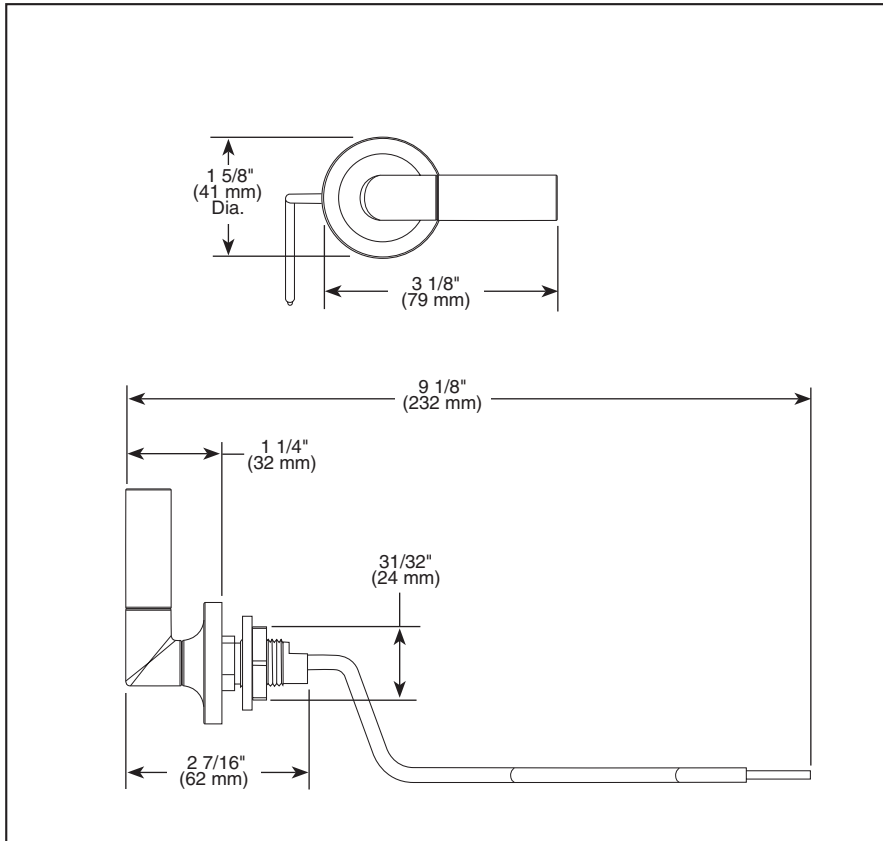

BRIZO®

ACCESSORIES

- Odin™ Bath Collection
- Side Mount Flush Lever

Submitted Model No.: _____

Specific Features: _____

▲ Designate proper finish suffix

STANDARD SPECIFICATIONS:

- Installation instructions included with product.