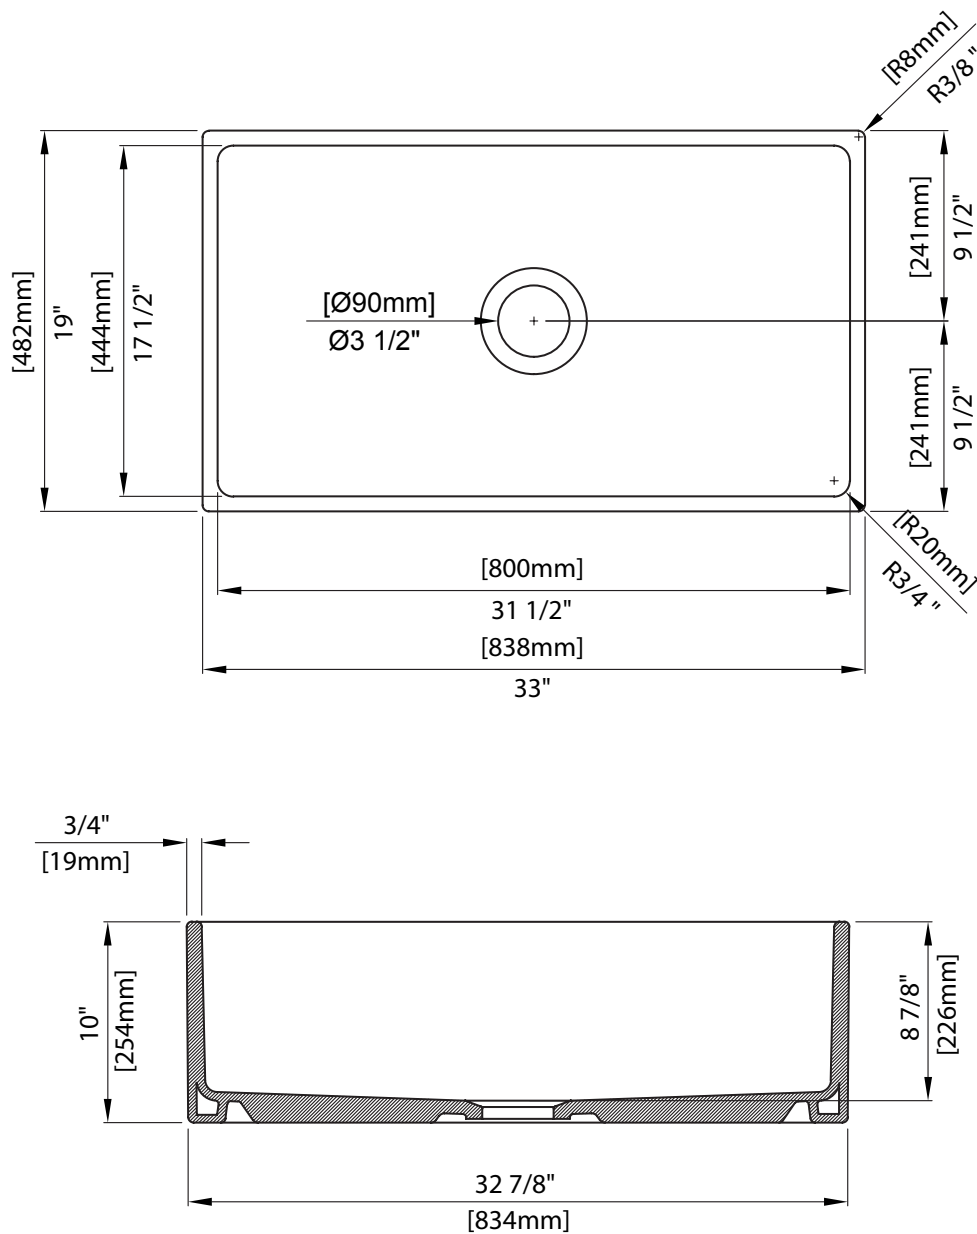

NOTES:

Refer to installation instructions supplied with kitchen sink for undermount, countertop or above counter custom installations.

Due to the fireclay process, dimensions may vary. Please use the actual sink that you will be installing in order to determine the cutout dimensions for your countertop.

CAUTION: Sink is heavy! Installer must provide adequate reinforcement for all load-bearing supports in accordance with installation instructions supplied with kitchen sink.

Fittings not included with fixture and must be ordered separately.

IMPORTANT: Dimensions of fixtures are nominal and may vary within the range of tolerance established by ANSI standards. These measurements are subject to change or cancellation. No responsibility is assumed for use of superseded or voided pages.