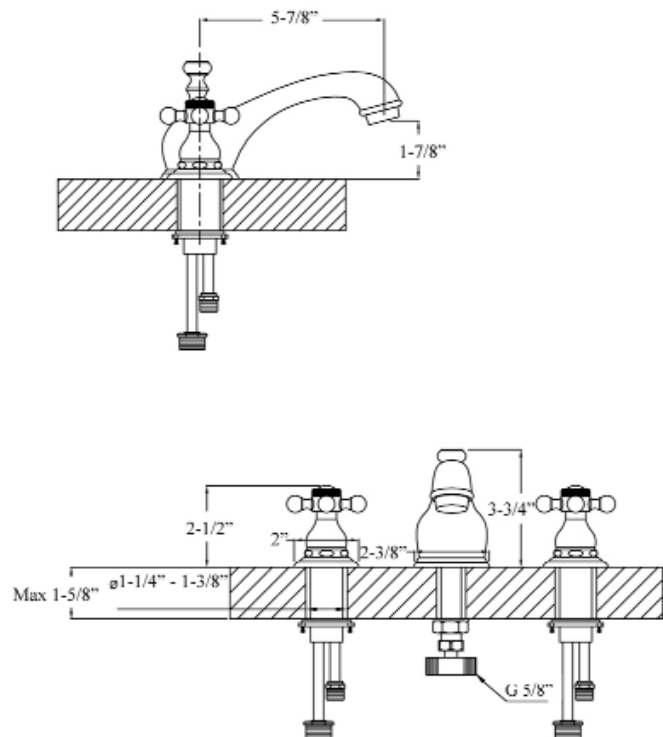

MARSALA 8" WIDESPREAD LAVATORY FAUCET

Cat. No.
LFW100-BC

Spout Reach: 5-7/8"
Height: 3-3/4"

Features:

- ▶ Constructed of solid brass
- ▶ Flexible widespread installation
- ▶ Metal cross with porcelain button handles
- ▶ Includes 12" connection hoses
- ▶ Drain not included
- ▶ Height to spout 1-7/8"
- ▶ Ceramic disc cartridges
- ▶ Flow rate is 1.2 GPM at 60 psi
- ▶ cUPC/NSF/AB1953 Certified

Finishes:

- CP** Polished Chrome
- BN** Brushed Nickel
- ORB** Oil Rubbed Bronze

Dimensions of fixture are nominal and may vary. Dimensions and specifications subject to change without notice.