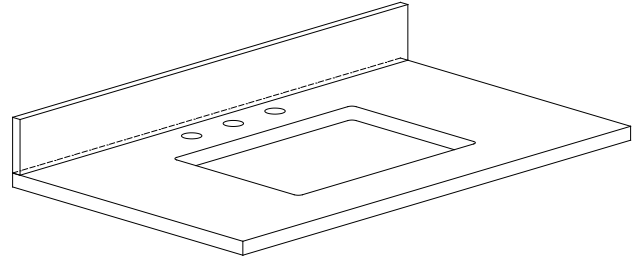

## Nominal Dimension / Dimension Nominale

- 36W x 21.5D x 34H inches | 914 x 546 x 864 mm

### Features

- Top cutout for single undermount sink
- Top pre-drilled for 8" widespread faucet
- 4" backsplash included

### Nominal Dimension

- 37W x 22D x 1H inches
- 940 x 560 x 25 mm