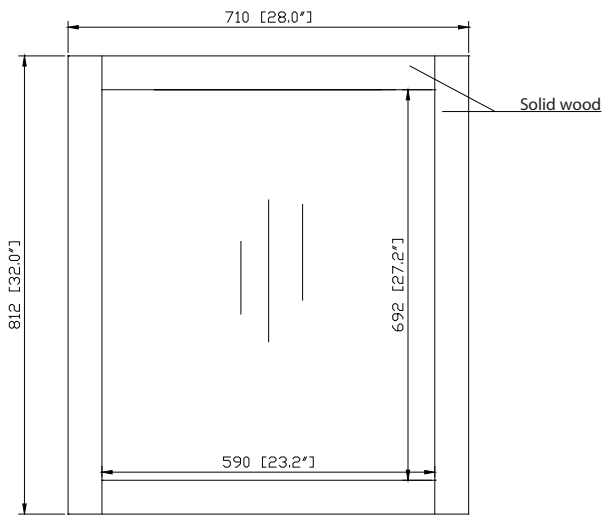

Avanity

14000-M28-CG
 14000-M28-ES
 14000-M28-TG
 14000-M28-WT

Features

- Solid poplar wood frame
- Beveled mirror
- Mirror hangs vertically and horizontally
- Wood cleat for easy hanging and leveling

Colors / Finishes

- Chilled Gray
- Espresso
- Taupe Glaze
- White

Nominal Dimension

- 28W x 1.3D x 32H inches

Related Items

	BROOKS-CG	MODERO-CG	TRIBECA-CG
Vanity	MODERO-ES	DELANO-TG	
	BROOKS-WT	DELANO-WT	MODERO-WT

Product Diagrams

Front

Back

Side

Top