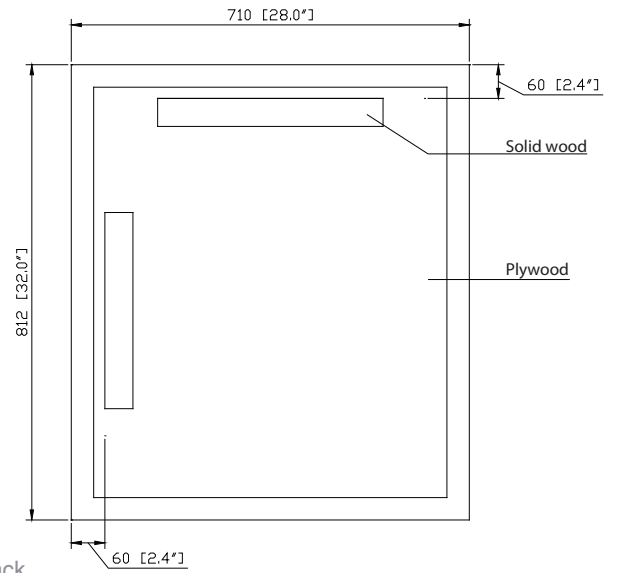

Avanity

14000-M28-CG
 14000-M28-ES
 14000-M28-TG
 14000-M28-WT

Features

- Solid poplar wood frame
- Beveled mirror
- Mirror hangs vertically and horizontally
- Wood cleat for easy hanging and leveling

Colors / Finishes

- Chilled Gray
- Espresso
- Taupe Glaze
- White

Nominal Dimension

- 28W x 1.3D x 32H inches

Related Items

	BROOKS-CG	MODERO-CG	TRIBECA-CG
Vanity	MODERO-ES	DELANO-TG	
	BROOKS-WT	DELANO-WT	MODERO-WT

Product Diagrams

Front

Back

Side

Top