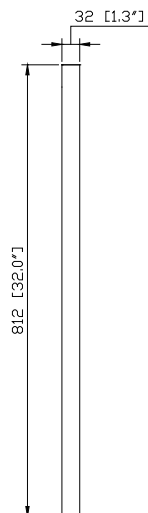

Avanity

14000-M28-CG
 14000-M28-ES
 14000-M28-TG
 14000-M28-WT

Features

- Solid poplar wood frame
- Beveled mirror
- Mirror hangs vertically and horizontally
- Wood cleat for easy hanging and leveling

Colors / Finishes

- Chilled Gray
- Espresso
- Taupe Glaze
- White

Nominal Dimension

- 28W x 1.3D x 32H inches

Related Items

	BROOKS-CG	MODERO-CG	TRIBECA-CG
Vanity	MODERO-ES	DELANO-TG	
	BROOKS-WT	DELANO-WT	MODERO-WT

Product Diagrams

Front

Back

Side

Top