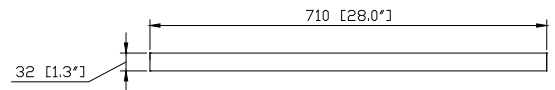

Avanity

14000-M28-CG
14000-M28-ES
14000-M28-TG
14000-M28-WT

Features

- Solid poplar wood frame
- Beveled mirror
- Mirror hangs vertically and horizontally
- Wood cleat for easy hanging and leveling

Colors / Finishes

- Chilled Gray
- Espresso
- Taupe Glaze
- White

Nominal Dimension

- 28W x 1.3D x 32H inches

Related Items

	BROOKS-CG	MODERO-CG	TRIBECA-CG
Vanity	MODERO-ES	DELANO-TG	
	BROOKS-WT	DELANO-WT	MODERO-WT

Product Diagrams

Front

Side

Top