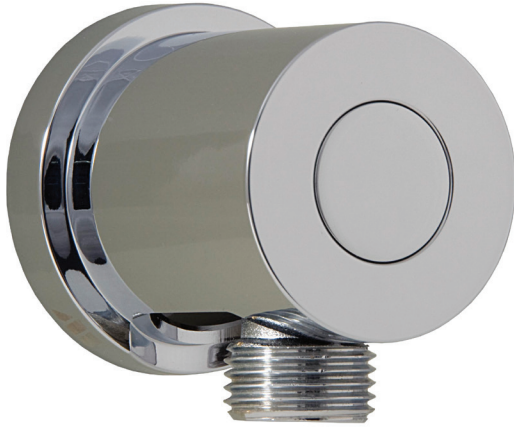

ADJUSTABLE WATERWAY

90734

FEATURES

Innovative 5/8" trim adjustment system to elbow installation
 1/2" female water inlet - NPT

FINISH

Polished chrome (pc)

WARRANTY

limited lifetime warranty on the polished chrome finish. All other components and parts carry a limited five-year warranty.