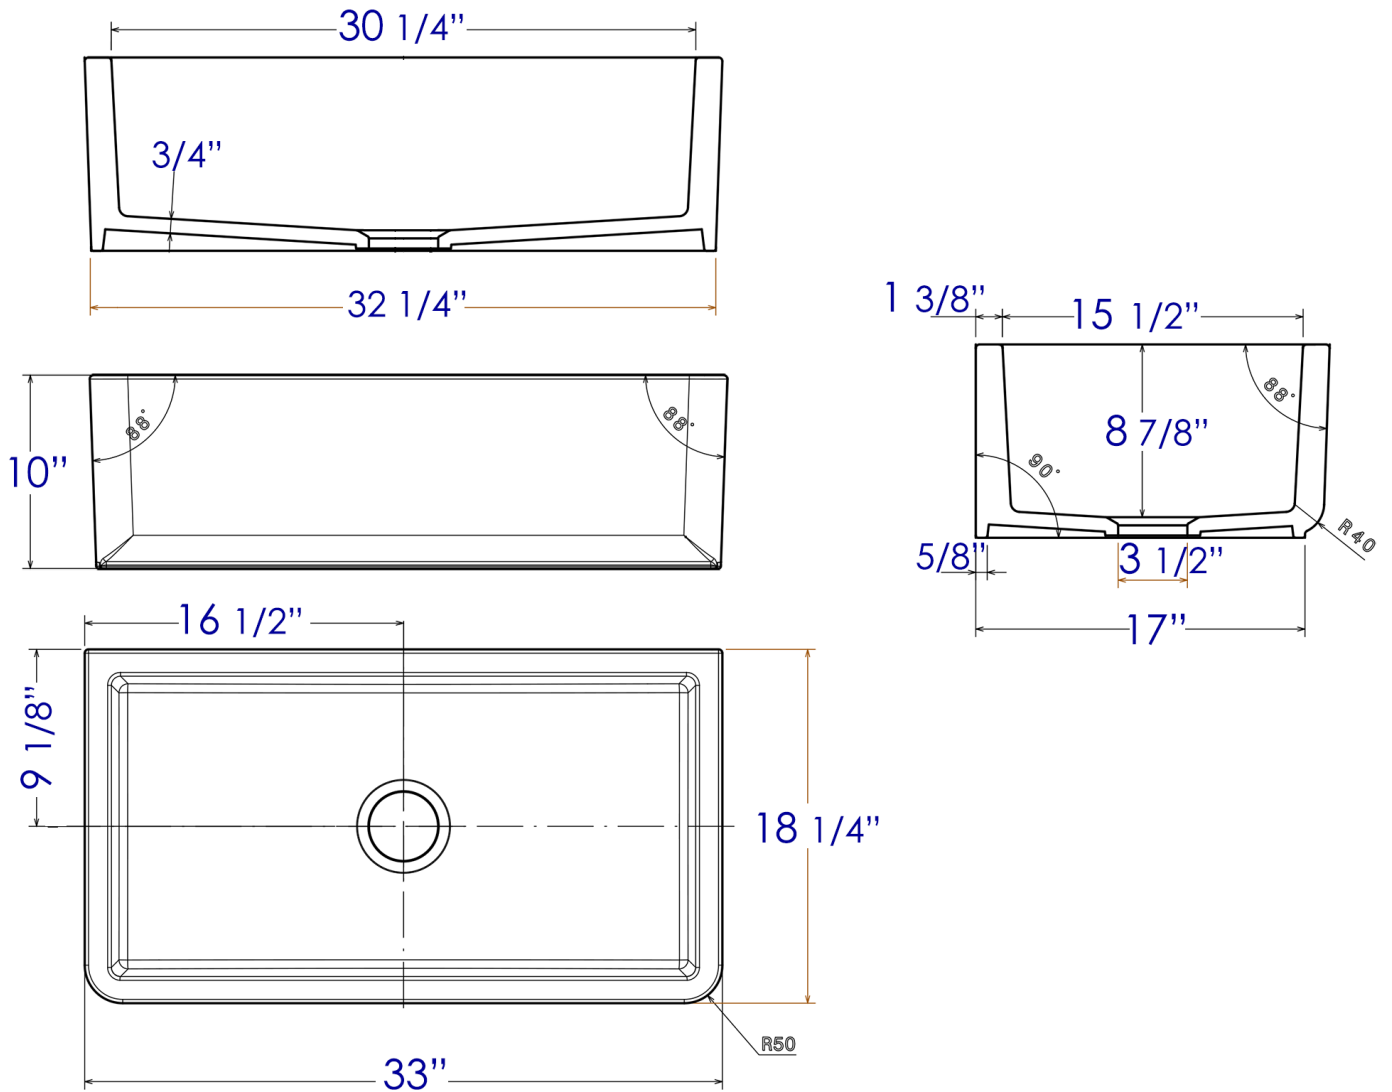

# AB3318SB

33" Smooth Solid Thick Wall Fireclay Single Bowl Farm Sink

**Note:** All product dimensions are approximate and should be verified on site prior to installation.  
 Visit [www.ALFIbrand.com](http://www.ALFIbrand.com) for more information.