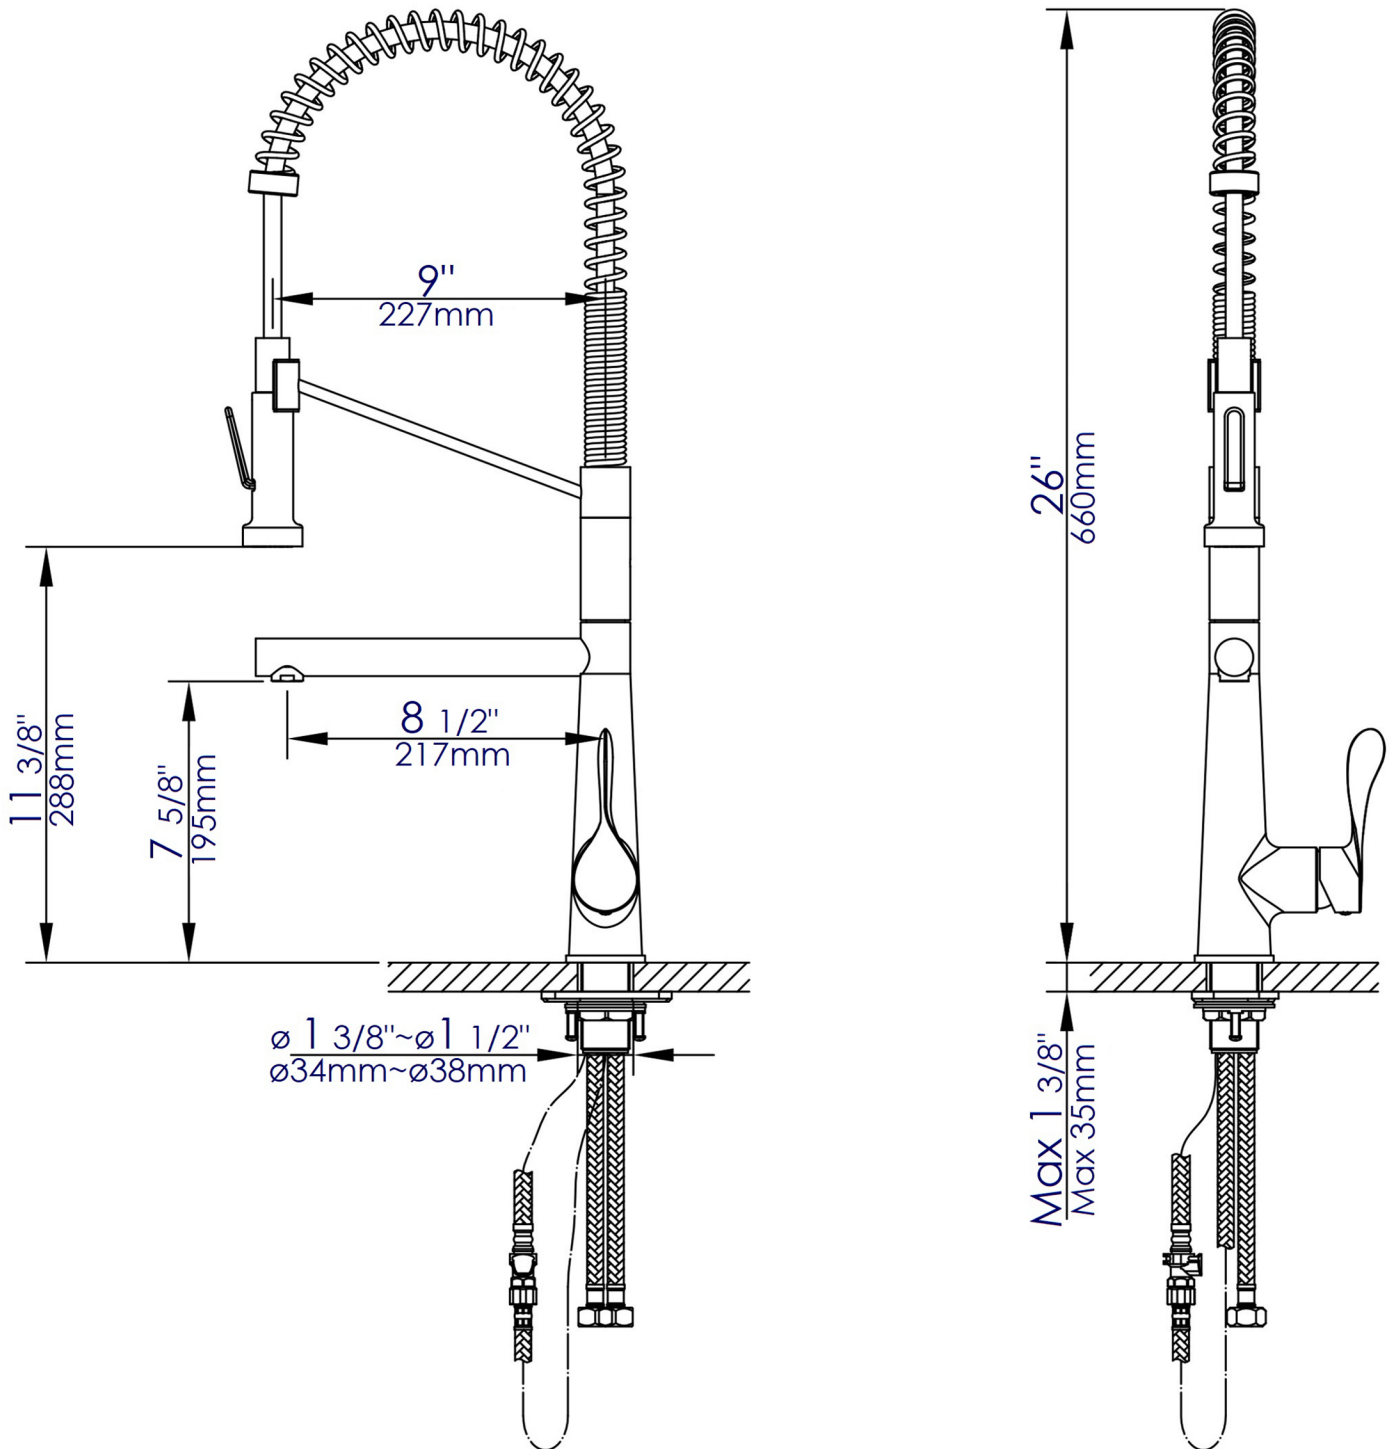

ABKF3787 Double Spout Commercial Spring Kitchen Faucet

Note: All product dimensions are approximate and should be verified on site prior to installation.
Visit www.ALFIbrand.com for more information.